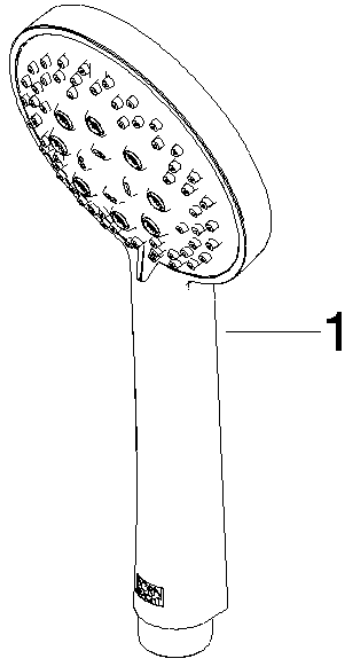

Hand shower - Brushed Chrome

IMO

28 018 979

- Three or five settings: COMPACT RAIN, COMPACT SOFT FLOW, COMPACT AQUAPRESSURE FLOW, max. flow rate 15 l/min (at 3 bar)
- with anti-scale system
- spray head Ø 100mm
- 1/2" connection
- WRAS 2210003
- Function from: 7 l/min

Hand shower - Brushed Chrome

IMO

28 018 979

28 018 979

mm [inches]

Flow rate chart

Codes & Standards

DIN 4109

Certificates

WRAS_2210

DVGW_DW-
6517DN0

LGA_29

28 018 979

Product version from 4/1/2024

Parts for other
finishes can be found
here: [Chrome](#)

Hand shower - Brushed Chrome

IMO

28 018 979

Spare parts list

Product version from 4/1/2024

No.	Item Number	Name	Quantity used	Delivery time
	09 23 01 039 90	sieve	1	2