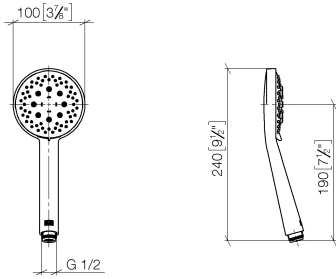

Hand shower - Brushed Chrome

IMO

28 018 979

- Three or five settings: COMPACT RAIN, COMPACT SOFT FLOW, COMPACT AQUAPRESSURE FLOW, max. flow rate 15 l/min (at 3 bar)
- with anti-scale system
- spray head Ø 100mm
- 1/2" connection
- WRAS 2210003
- Function from: 7 l/min

Intrinsic protection against back flow.

Fits: IMO, LULU, MADISON, MEM, TARA, CL.1, LISSÉ, VAIA, META, CYO

	Brushed Chrome	28 018 979-93
	Chrome	28 018 979-00
	Chrome	28 018 979-00 0010
	Brushed Platinum	28 018 979-06
	Brushed Platinum	28 018 979-06 0010
	Platinum	28 018 979-08
	Platinum	28 018 979-08 0010
	Dark Chrome	28 018 979-19
	Dark Chrome	28 018 979-19 0010
	Light Gold	28 018 979-26 0010
	Light Gold	28 018 979-26
	Brushed Light Gold	28 018 979-27 0010
	Brushed Light Gold	28 018 979-27
	Brushed Durabronze (23kt Gold)	28 018 979-28
	Brushed Durabronze (23kt Gold)	28 018 979-28 0010
	Matte Black	28 018 979-33
	Matte Black	28 018 979-33 0010
	Brushed Bronze	28 018 979-42
	Brushed Bronze	28 018 979-42 0010
	Brushed Champagne (22kt Gold)	28 018 979-46
	Brushed Champagne (22kt Gold)	28 018 979-46 0010
	Champagne (22kt Gold)	28 018 979-47
	Champagne (22kt Gold)	28 018 979-47 0010
	Brushed Chrome	28 018 979-93 0010
	Brushed Dark Platinum	28 018 979-99
	Brushed Dark Platinum	28 018 979-99 0010

Hand shower - Brushed Chrome

IMO

28 018 979

28 018 979

mm [inches]

Flow rate chart

Codes & Standards

DIN 4109