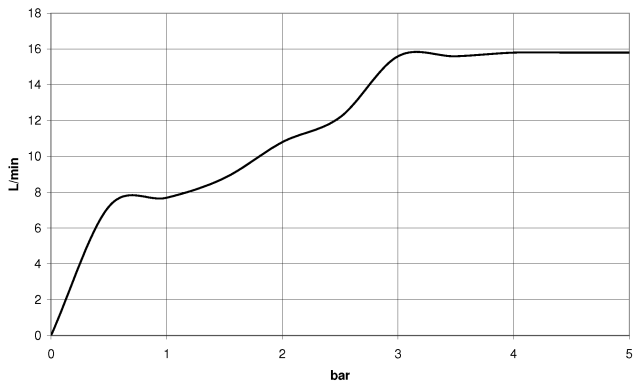

Hand shower - Brushed Chrome

IMO

28 018 979

- Three or five settings: COMPACT RAIN, COMPACT SOFT FLOW, COMPACT AQUAPRESSURE FLOW, max. flow rate 15 l/min (at 3 bar)
- with anti-scale system
- spray head Ø 100mm
- 1/2" connection
- WRAS 2210003
- Function from: 7 l/min

Hand shower - Brushed Chrome

IMO

28 018 979

28 018 979

mm [inches]

Flow rate chart

Codes & Standards

DIN 4109