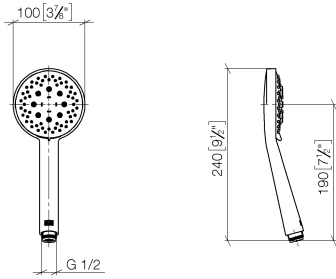

## Hand shower - Brushed Dark Platinum

IMO

28 018 979

- Three or five settings: COMPACT RAIN, COMPACT SOFT FLOW, COMPACT AQUAPRESSURE FLOW, max. flow rate 15 l/min (at 3 bar)
- with anti-scale system
- spray head Ø 100mm
- 1/2" connection
- WRAS 2210003
- Function from: 7 l/min

Intrinsic protection against back flow.

Fits: IMO, LULU, MADISON, MEM, TARA, CL.1, LISSÉ, VAIA, META, CYO

	Brushed Dark Platinum	28 018 979-99
	Chrome	28 018 979-00
	Chrome	28 018 979-00 0010
	Brushed Platinum	28 018 979-06
	Brushed Platinum	28 018 979-06 0010
	Platinum	28 018 979-08
	Platinum	28 018 979-08 0010
	Dark Chrome	28 018 979-19
	Dark Chrome	28 018 979-19 0010
	Light Gold	28 018 979-26 0010
	Light Gold	28 018 979-26
	Brushed Light Gold	28 018 979-27 0010
	Brushed Light Gold	28 018 979-27
	Brushed Durabronze (23kt Gold)	28 018 979-28
	Brushed Durabronze (23kt Gold)	28 018 979-28 0010
	Matte Black	28 018 979-33
	Matte Black	28 018 979-33 0010
	Brushed Bronze	28 018 979-42
	Brushed Bronze	28 018 979-42 0010
	Brushed Champagne (22kt Gold)	28 018 979-46
	Brushed Champagne (22kt Gold)	28 018 979-46 0010
	Champagne (22kt Gold)	28 018 979-47
	Champagne (22kt Gold)	28 018 979-47 0010
	Brushed Chrome	28 018 979-93
	Brushed Chrome	28 018 979-93 0010
	Brushed Dark Platinum	28 018 979-99 0010

## Hand shower - Brushed Dark Platinum

---

IMO

28 018 979

28 018 979

mm [inches]

Flow rate chart

Codes & Standards