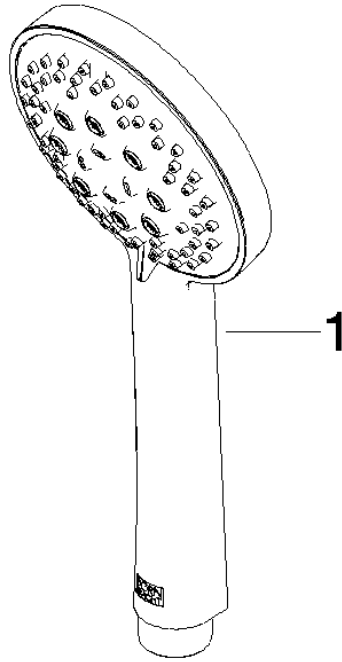

## Hand shower - Brushed Dark Platinum

IMO

28 018 979

- Three or five settings: COMPACT RAIN, COMPACT SOFT FLOW, COMPACT AQUAPRESSURE FLOW, max. flow rate 15 l/min (at 3 bar)
- with anti-scale system
- spray head Ø 100mm
- 1/2" connection
- WRAS 2210003
- Function from: 7 l/min

## Hand shower - Brushed Dark Platinum

---

IMO

28 018 979

28 018 979

mm [inches]

Flow rate chart

Codes & Standards

### Certificates

WRAS\_2210

DVGW\_DW-  
6517DN0

LGA\_29

28 018 979

**Product version from 4/1/2024**

Parts for other  
finishes can be found  
here: [Chrome](#)