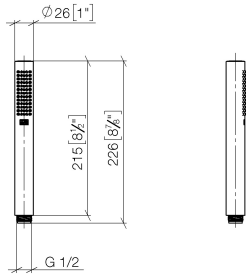

## Hand shower FlowReduce - Chrome

IMO

28 019 979

- COMPACT RAIN, max. flow rate 6.8 l/min (at 3 bar)
- with anti-scale system
- 1/2" connection
- This product can help a building meet the requirements of Green Building Rating Systems, e.g. LEED®, BREEAM®, DGNB

## Hand shower FlowReduce - Chrome

---

IMO

28 019 979

28 019 979

mm [inches]

### Flow rate chart