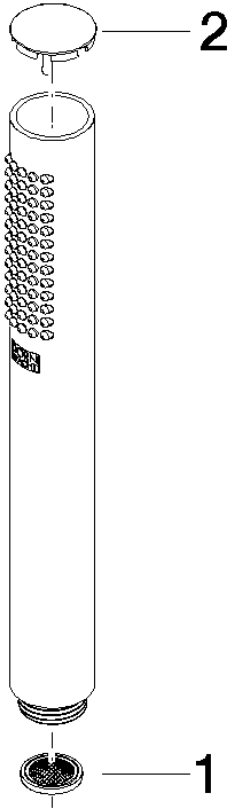

28 019 979

Product version from 4/1/2024

Parts for other
finishes can be found
here: [Chrome](#)