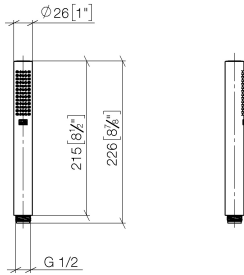

**Hand shower - Brushed Platinum**

IMO

28 019 979

- COMPACT RAIN, max. flow rate 15 l/min (at 3 bar)
- with anti-scale system
- 1/2" connection
- WRAS 2112017

Intrinsic protection against back flow.

Fits: IMO, LULU, MADISON, MEM, TARA,  
CL.1, LISSÉ, VAIA, META, CYO

## Hand shower - Brushed Platinum

---

IMO

28 019 979

28 019 979

mm [inches]

Flow rate chart

Codes & Standards