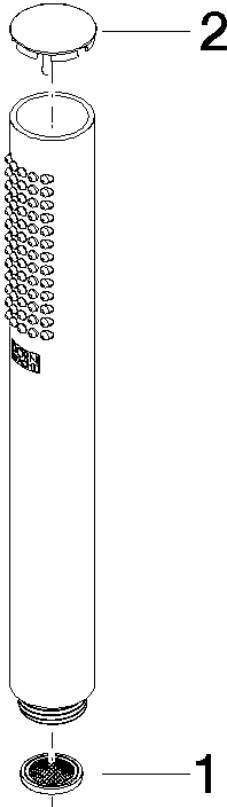

Hand shower FlowReduce - Platinum

IMO

28 019 979

- COMPACT RAIN, max. flow rate 6.8 l/min (at 3 bar)
- with anti-scale system
- 1/2" connection
- This product can help a building meet the requirements of Green Building Rating Systems, e.g. LEED®, BREEAM®, DGNB

Intrinsic protection against back flow.

Fits: IMO, LULU, MADISON, MEM, TARA, CL.1, LISSÉ, VAIA, META, CYO

	Platinum	28 019 979-08 0010
	Chrome	28 019 979-00
	Chrome	28 019 979-00 0010
	Brushed Platinum	28 019 979-06
	Brushed Platinum	28 019 979-06 0010
	Platinum	28 019 979-08
	Dark Chrome	28 019 979-19
	Dark Chrome	28 019 979-19 0010
	Light Gold	28 019 979-26 0010
	Light Gold	28 019 979-26
	Brushed Light Gold	28 019 979-27 0010
	Brushed Light Gold	28 019 979-27
	Brushed Durabronze (23kt Gold)	28 019 979-28
	Brushed Durabronze (23kt Gold)	28 019 979-28 0010
	Matte Black	28 019 979-33
	Matte Black	28 019 979-33 0010
	Brushed Bronze	28 019 979-42
	Brushed Bronze	28 019 979-42 0010
	Brushed Champagne (22kt Gold)	28 019 979-46
	Brushed Champagne (22kt Gold)	28 019 979-46 0010
	Champagne (22kt Gold)	28 019 979-47
	Champagne (22kt Gold)	28 019 979-47 0010
	Brushed Chrome	28 019 979-93
	Brushed Chrome	28 019 979-93 0010
	Brushed Dark Platinum	28 019 979-99
	Brushed Dark Platinum	28 019 979-99 0010

Hand shower FlowReduce - Platinum

IMO

28 019 979

28 019 979

mm [inches]

Flow rate chart

Codes & Standards

DIN 4109

Product version from 4/1/2024

Parts for other
finishes can be found
here: [Chrome](#)

Hand shower FlowReduce - Platinum

IMO

28 019 979

Spare parts list

Product version from 4/1/2024

No.	Item Number	Name	Quantity used	Delivery time
	09 23 01 039 90	sieve	2	2