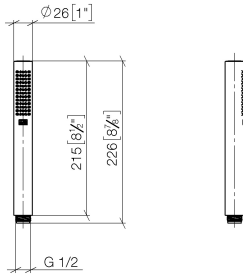

Hand shower FlowReduce - Platinum

IMO

28 019 979

- COMPACT RAIN, max. flow rate 6.8 l/min (at 3 bar)
- with anti-scale system
- 1/2" connection
- This product can help a building meet the requirements of Green Building Rating Systems, e.g. LEED®, BREEAM®, DGNB

Intrinsic protection against back flow.

Fits: IMO, LULU, MADISON, MEM, TARA, CL.1, LISSÉ, VAIA, META, CYO

	Platinum	28 019 979-08 0010
	Chrome	28 019 979-00
	Chrome	28 019 979-00 0010
	Brushed Platinum	28 019 979-06
	Brushed Platinum	28 019 979-06 0010
	Platinum	28 019 979-08
	Dark Chrome	28 019 979-19
	Dark Chrome	28 019 979-19 0010
	Light Gold	28 019 979-26 0010
	Light Gold	28 019 979-26
	Brushed Light Gold	28 019 979-27 0010
	Brushed Light Gold	28 019 979-27
	Brushed Durabronze (23kt Gold)	28 019 979-28
	Brushed Durabronze (23kt Gold)	28 019 979-28 0010
	Matte Black	28 019 979-33
	Matte Black	28 019 979-33 0010
	Brushed Bronze	28 019 979-42
	Brushed Bronze	28 019 979-42 0010
	Brushed Champagne (22kt Gold)	28 019 979-46
	Brushed Champagne (22kt Gold)	28 019 979-46 0010
	Champagne (22kt Gold)	28 019 979-47
	Champagne (22kt Gold)	28 019 979-47 0010
	Brushed Chrome	28 019 979-93
	Brushed Chrome	28 019 979-93 0010
	Brushed Dark Platinum	28 019 979-99
	Brushed Dark Platinum	28 019 979-99 0010

Hand shower FlowReduce - Platinum

IMO

28 019 979

28 019 979

mm [inches]

Flow rate chart

Codes & Standards

DIN 4109