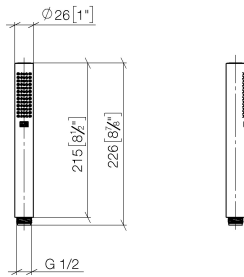

Hand shower - Dark Chrome

IMO

28 019 979

- COMPACT RAIN, max. flow rate 15 l/min (at 3 bar)
- with anti-scale system
- 1/2" connection
- WRAS 2112017

Intrinsic protection against back flow.

Fits: IMO, LULU, MADISON, MEM, TARA,
CL.1, LISSÉ, VAIA, META, CYO

Hand shower - Dark Chrome

IMO

28 019 979

28 019 979

mm [inches]

Flow rate chart

Codes & Standards

DIN 4109