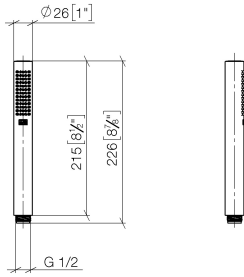

Hand shower FlowReduce - Dark Chrome

IMO

28 019 979

- COMPACT RAIN, max. flow rate 6.8 l/min (at 3 bar)
- with anti-scale system
- 1/2" connection
- This product can help a building meet the requirements of Green Building Rating Systems, e.g. LEED®, BREEAM®, DGNB

Intrinsic protection against back flow.

Fits: IMO, LULU, MADISON, MEM, TARA, CL.1, LISSÉ, VAIA, META, CYO

	Dark Chrome	28 019 979-19 0010
	Chrome	28 019 979-00
	Chrome	28 019 979-00 0010
	Brushed Platinum	28 019 979-06
	Brushed Platinum	28 019 979-06 0010
	Platinum	28 019 979-08
	Platinum	28 019 979-08 0010
	Dark Chrome	28 019 979-19
	Light Gold	28 019 979-26 0010
	Light Gold	28 019 979-26
	Brushed Light Gold	28 019 979-27 0010
	Brushed Light Gold	28 019 979-27
	Brushed Durabross (23kt Gold)	28 019 979-28
	Brushed Durabross (23kt Gold)	28 019 979-28 0010
	Matte Black	28 019 979-33
	Matte Black	28 019 979-33 0010
	Brushed Bronze	28 019 979-42
	Brushed Bronze	28 019 979-42 0010
	Brushed Champagne (22kt Gold)	28 019 979-46
	Brushed Champagne (22kt Gold)	28 019 979-46 0010
	Champagne (22kt Gold)	28 019 979-47
	Champagne (22kt Gold)	28 019 979-47 0010
	Brushed Chrome	28 019 979-93
	Brushed Chrome	28 019 979-93 0010
	Brushed Dark Platinum	28 019 979-99
	Brushed Dark Platinum	28 019 979-99 0010

Hand shower FlowReduce - Dark Chrome

IMO

28 019 979

28 019 979

mm [inches]

Flow rate chart

Codes & Standards

DIN 4109