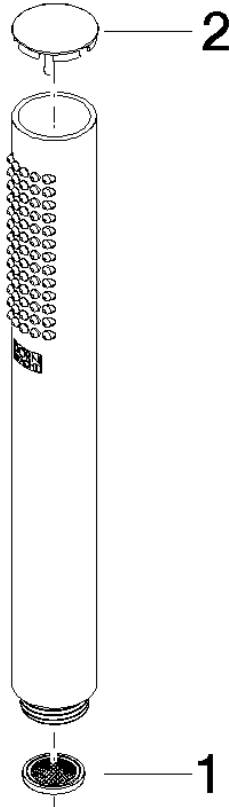

Hand shower FlowReduce - Dark Chrome

IMO

28 019 979

- COMPACT RAIN, max. flow rate 6.8 l/min (at 3 bar)
- with anti-scale system
- 1/2" connection
- This product can help a building meet the requirements of Green Building Rating Systems, e.g. LEED®, BREEAM®, DGNB

Intrinsic protection against back flow.

Fits: IMO, LULU, MADISON, MEM, TARA, CL.1, LISSÉ, VAIA, META, CYO

	Dark Chrome	28 019 979-19 0010
	Chrome	28 019 979-00
	Chrome	28 019 979-00 0010
	Brushed Platinum	28 019 979-06
	Brushed Platinum	28 019 979-06 0010
	Platinum	28 019 979-08
	Platinum	28 019 979-08 0010
	Dark Chrome	28 019 979-19
	Light Gold	28 019 979-26 0010
	Light Gold	28 019 979-26
	Brushed Light Gold	28 019 979-27 0010
	Brushed Light Gold	28 019 979-27
	Brushed Durabross (23kt Gold)	28 019 979-28
	Brushed Durabross (23kt Gold)	28 019 979-28 0010
	Matte Black	28 019 979-33
	Matte Black	28 019 979-33 0010
	Brushed Bronze	28 019 979-42
	Brushed Bronze	28 019 979-42 0010
	Brushed Champagne (22kt Gold)	28 019 979-46
	Brushed Champagne (22kt Gold)	28 019 979-46 0010
	Champagne (22kt Gold)	28 019 979-47
	Champagne (22kt Gold)	28 019 979-47 0010
	Brushed Chrome	28 019 979-93
	Brushed Chrome	28 019 979-93 0010
	Brushed Dark Platinum	28 019 979-99
	Brushed Dark Platinum	28 019 979-99 0010

Hand shower FlowReduce - Dark Chrome

IMO

28 019 979

28 019 979

mm [inches]

Flow rate chart

Codes & Standards

DIN 4109

Product version from 4/1/2024

Parts for other
finishes can be found
here: [Chrome](#)

Hand shower FlowReduce - Dark Chrome

IMO

28 019 979

Spare parts list

Product version from 4/1/2024

No.	Item Number	Name	Quantity used	Delivery time
	09 23 01 039 90	sieve	2	2