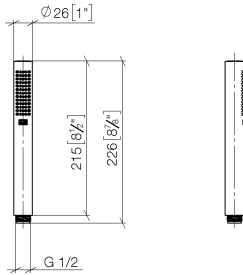

Hand shower FlowReduce - Light Gold

IMO

28 019 979

- COMPACT RAIN, max. flow rate 6.8 l/min (at 3 bar)
- with anti-scale system
- 1/2" connection
- This product can help a building meet the requirements of Green Building Rating Systems, e.g. LEED®, BREEAM®, DGNB

Intrinsic protection against back flow.

Fits: IMO, LULU, MADISON, MEM, TARA, CL.1, LISSÉ, VAIA, META, CYO

	Light Gold	28 019 979-26 0010
	Chrome	28 019 979-00
	Chrome	28 019 979-00 0010
	Brushed Platinum	28 019 979-06
	Brushed Platinum	28 019 979-06 0010
	Platinum	28 019 979-08
	Platinum	28 019 979-08 0010
	Dark Chrome	28 019 979-19
	Dark Chrome	28 019 979-19 0010
	Light Gold	28 019 979-26
	Brushed Light Gold	28 019 979-27 0010
	Brushed Light Gold	28 019 979-27
	Brushed Durabronze (23kt Gold)	28 019 979-28
	Brushed Durabronze (23kt Gold)	28 019 979-28 0010
	Matte Black	28 019 979-33
	Matte Black	28 019 979-33 0010
	Brushed Bronze	28 019 979-42
	Brushed Bronze	28 019 979-42 0010
	Brushed Champagne (22kt Gold)	28 019 979-46
	Brushed Champagne (22kt Gold)	28 019 979-46 0010
	Champagne (22kt Gold)	28 019 979-47
	Champagne (22kt Gold)	28 019 979-47 0010
	Brushed Chrome	28 019 979-93
	Brushed Chrome	28 019 979-93 0010
	Brushed Dark Platinum	28 019 979-99
	Brushed Dark Platinum	28 019 979-99 0010

Hand shower FlowReduce - Light Gold

IMO

28 019 979

28 019 979

mm [inches]

Flow rate chart

Codes & Standards

DIN 4109