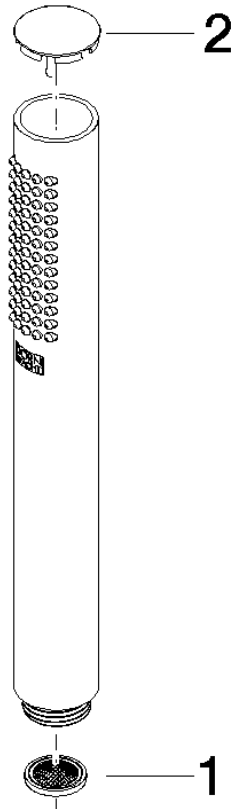

Hand shower FlowReduce - Light Gold

IMO

28 019 979

- COMPACT RAIN, max. flow rate 6.8 l/min (at 3 bar)
- with anti-scale system
- 1/2" connection
- This product can help a building meet the requirements of Green Building Rating Systems, e.g. LEED®, BREEAM®, DGNB

Intrinsic protection against back flow.

Fits: IMO, LULU, MADISON, MEM, TARA, CL.1, LISSÉ, VAIA, META, CYO

	Light Gold	28 019 979-26 0010
	Chrome	28 019 979-00
	Chrome	28 019 979-00 0010
	Brushed Platinum	28 019 979-06
	Brushed Platinum	28 019 979-06 0010
	Platinum	28 019 979-08
	Platinum	28 019 979-08 0010
	Dark Chrome	28 019 979-19
	Dark Chrome	28 019 979-19 0010
	Light Gold	28 019 979-26
	Brushed Light Gold	28 019 979-27 0010
	Brushed Light Gold	28 019 979-27
	Brushed Durabronze (23kt Gold)	28 019 979-28
	Brushed Durabronze (23kt Gold)	28 019 979-28 0010
	Matte Black	28 019 979-33
	Matte Black	28 019 979-33 0010
	Brushed Bronze	28 019 979-42
	Brushed Bronze	28 019 979-42 0010
	Brushed Champagne (22kt Gold)	28 019 979-46
	Brushed Champagne (22kt Gold)	28 019 979-46 0010
	Champagne (22kt Gold)	28 019 979-47
	Champagne (22kt Gold)	28 019 979-47 0010
	Brushed Chrome	28 019 979-93
	Brushed Chrome	28 019 979-93 0010
	Brushed Dark Platinum	28 019 979-99
	Brushed Dark Platinum	28 019 979-99 0010

Hand shower FlowReduce - Light Gold

IMO

28 019 979

28 019 979

mm [inches]

Flow rate chart

Codes & Standards

DIN 4109

Product version from 4/1/2024

Parts for other
finishes can be found
here: [Chrome](#)

Hand shower FlowReduce - Light Gold

IMO

28 019 979

Spare parts list

Product version from 4/1/2024

No.	Item Number	Name	Quantity used	Delivery time
	09 23 01 039 90	sieve	2	2