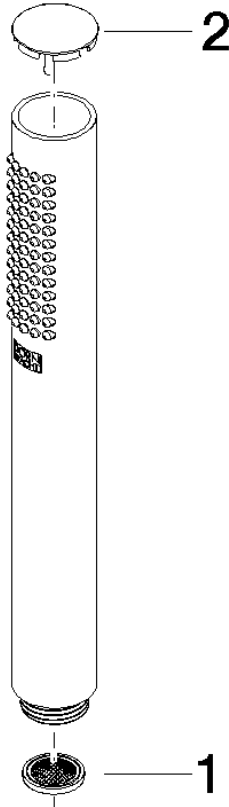

Hand shower FlowReduce - Brushed Light Gold

IMO

28 019 979

- COMPACT RAIN, max. flow rate 6.8 l/min (at 3 bar)
- with anti-scale system
- 1/2" connection
- This product can help a building meet the requirements of Green Building Rating Systems, e.g. LEED®, BREEAM®, DGNB

Intrinsic protection against back flow.

Fits: IMO, LULU, MADISON, MEM, TARA, CL.1, LISSÉ, VAIA, META, CYO

	Brushed Light Gold	28 019 979-27 0010
	Chrome	28 019 979-00
	Chrome	28 019 979-00 0010
	Brushed Platinum	28 019 979-06
	Brushed Platinum	28 019 979-06 0010
	Platinum	28 019 979-08
	Platinum	28 019 979-08 0010
	Dark Chrome	28 019 979-19
	Dark Chrome	28 019 979-19 0010
	Light Gold	28 019 979-26 0010
	Light Gold	28 019 979-26
	Brushed Light Gold	28 019 979-27
	Brushed Durabronze (23kt Gold)	28 019 979-28
	Brushed Durabronze (23kt Gold)	28 019 979-28 0010
	Matte Black	28 019 979-33
	Matte Black	28 019 979-33 0010
	Brushed Bronze	28 019 979-42
	Brushed Bronze	28 019 979-42 0010
	Brushed Champagne (22kt Gold)	28 019 979-46
	Brushed Champagne (22kt Gold)	28 019 979-46 0010
	Champagne (22kt Gold)	28 019 979-47
	Champagne (22kt Gold)	28 019 979-47 0010
	Brushed Chrome	28 019 979-93
	Brushed Chrome	28 019 979-93 0010
	Brushed Dark Platinum	28 019 979-99
	Brushed Dark Platinum	28 019 979-99 0010

Hand shower FlowReduce - Brushed Light Gold

IMO

28 019 979

28 019 979

mm [inches]

Flow rate chart

Codes & Standards

DIN 4109

Product version from 4/1/2024

Parts for other
finishes can be found
here: [Chrome](#)

Hand shower FlowReduce - Brushed Light Gold

IMO

28 019 979

Spare parts list

Product version from 4/1/2024

No.	Item Number	Name	Quantity used	Delivery time
	09 23 01 039 90	sieve	2	2