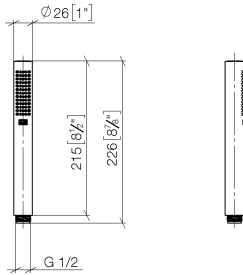

Hand shower FlowReduce - Brushed Light Gold

IMO

28 019 979

- COMPACT RAIN, max. flow rate 6.8 l/min (at 3 bar)
- with anti-scale system
- 1/2" connection
- This product can help a building meet the requirements of Green Building Rating Systems, e.g. LEED®, BREEAM®, DGNB

Intrinsic protection against back flow.

Fits: IMO, LULU, MADISON, MEM, TARA, CL.1, LISSÉ, VAIA, META, CYO

	Brushed Light Gold	28 019 979-27 0010
	Chrome	28 019 979-00
	Chrome	28 019 979-00 0010
	Brushed Platinum	28 019 979-06
	Brushed Platinum	28 019 979-06 0010
	Platinum	28 019 979-08
	Platinum	28 019 979-08 0010
	Dark Chrome	28 019 979-19
	Dark Chrome	28 019 979-19 0010
	Light Gold	28 019 979-26 0010
	Light Gold	28 019 979-26
	Brushed Light Gold	28 019 979-27
	Brushed Durabronze (23kt Gold)	28 019 979-28
	Brushed Durabronze (23kt Gold)	28 019 979-28 0010
	Matte Black	28 019 979-33
	Matte Black	28 019 979-33 0010
	Brushed Bronze	28 019 979-42
	Brushed Bronze	28 019 979-42 0010
	Brushed Champagne (22kt Gold)	28 019 979-46
	Brushed Champagne (22kt Gold)	28 019 979-46 0010
	Champagne (22kt Gold)	28 019 979-47
	Champagne (22kt Gold)	28 019 979-47 0010
	Brushed Chrome	28 019 979-93
	Brushed Chrome	28 019 979-93 0010
	Brushed Dark Platinum	28 019 979-99
	Brushed Dark Platinum	28 019 979-99 0010

Hand shower FlowReduce - Brushed Light Gold

IMO

28 019 979

28 019 979

mm [inches]

Flow rate chart

Codes & Standards

DIN 4109