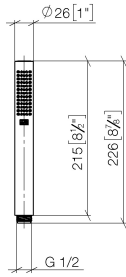

Hand shower - Matte Black

IMO

28 019 979

- COMPACT RAIN, max. flow rate 15 l/min (at 3 bar)
- with anti-scale system
- 1/2" connection
- WRAS 2112017

Intrinsic protection against back flow.

Fits: IMO, LULU, MADISON, MEM, TARA, CL.1, LISSÉ, VAIA, META, CYO

Hand shower - Matte Black

IMO

28 019 979

28 019 979

mm [inches]

Flow rate chart

Certificates

LGA_29985.

DVGW_DW-
6517DN0129.

WRAS_2112017.

28 019 979

Parts for other finishes can be found here: [Chrome](#)

Spare parts list

No.	Item Number	Name	Quantity used	Delivery time
1	09 23 01 039 90	sieve	1	2
2	09 21 02 153-33	cap	1	30