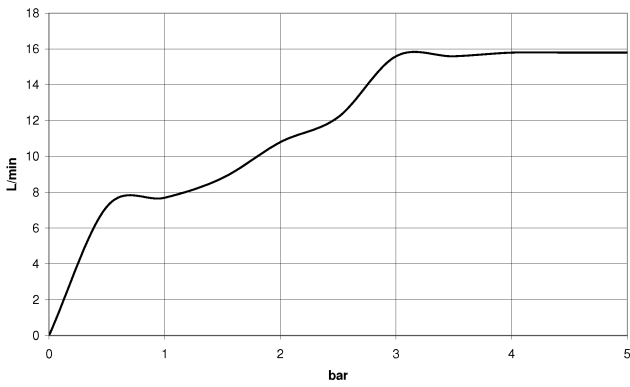

Hand shower - Matte Black

IMO

28 019 979

28 019 979

mm [inches]

Flow rate chart

Certificates

LGA_29985.