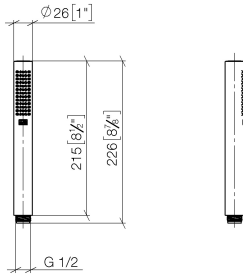

# Hand shower FlowReduce - Brushed Bronze

IMO

28 019 979

- COMPACT RAIN, max. flow rate 6.8 l/min (at 3 bar)
- with anti-scale system
- 1/2" connection
- This product can help a building meet the requirements of Green Building Rating Systems, e.g. LEED®, BREEAM®, DGNB

## Hand shower FlowReduce - Brushed Bronze

---

IMO

28 019 979

28 019 979

mm [inches]

Flow rate chart

Codes & Standards