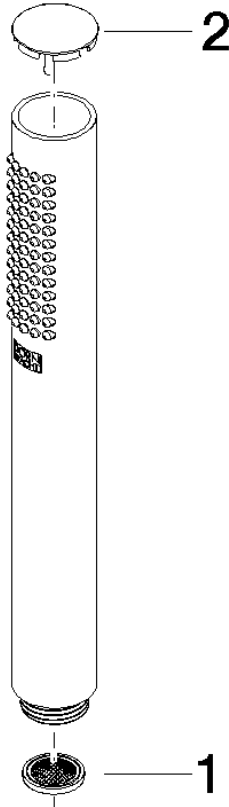

28 019 979

Product version from 4/1/2024

Parts for other
finishes can be found
here: [Chrome](#)