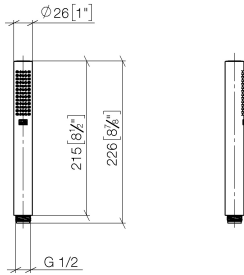

# Hand shower - Brushed Champagne (22kt Gold)

IMO

28 019 979

- COMPACT RAIN, max. flow rate 15 l/min (at 3 bar)
- with anti-scale system
- 1/2" connection
- WRAS 2112017

Intrinsic protection against back flow.

## Hand shower - Brushed Champagne (22kt Gold)

---

IMO

28 019 979

28 019 979

mm [inches]

Flow rate chart

Codes & Standards