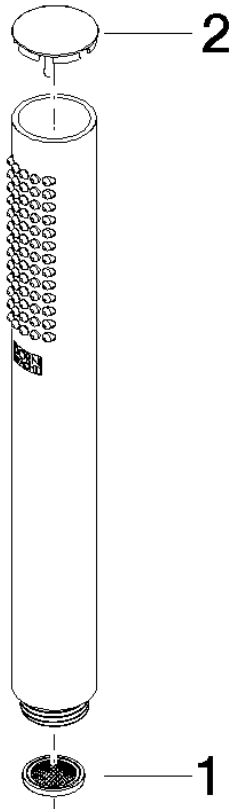

Hand shower FlowReduce - Brushed Champagne (22kt Gold)

IMO

28 019 979

- COMPACT RAIN, max. flow rate 6.8 l/min (at 3 bar)
- with anti-scale system
- 1/2" connection
- This product can help a building meet the requirements of Green Building Rating Systems, e.g. LEED®, BREEAM®, DGNB

Intrinsic protection against back flow.

Fits: IMO, LULU, MADISON, MEM, TARA, CL.1, LISSÉ, VAIA, META, CYO

	Brushed Champagne (22kt Gold)	28 019 979-46 0010
	Chrome	28 019 979-00
	Chrome	28 019 979-00 0010
	Brushed Platinum	28 019 979-06
	Brushed Platinum	28 019 979-06 0010
	Platinum	28 019 979-08
	Platinum	28 019 979-08 0010
	Dark Chrome	28 019 979-19
	Dark Chrome	28 019 979-19 0010
	Light Gold	28 019 979-26 0010
	Light Gold	28 019 979-26
	Brushed Light Gold	28 019 979-27 0010
	Brushed Light Gold	28 019 979-27
	Brushed Durabronze (23kt Gold)	28 019 979-28
	Brushed Durabronze (23kt Gold)	28 019 979-28 0010
	Matte Black	28 019 979-33
	Matte Black	28 019 979-33 0010
	Brushed Bronze	28 019 979-42
	Brushed Bronze	28 019 979-42 0010
	Brushed Champagne (22kt Gold)	28 019 979-46
	Champagne (22kt Gold)	28 019 979-47
	Champagne (22kt Gold)	28 019 979-47 0010
	Brushed Chrome	28 019 979-93
	Brushed Chrome	28 019 979-93 0010
	Brushed Dark Platinum	28 019 979-99
	Brushed Dark Platinum	28 019 979-99 0010

Hand shower FlowReduce - Brushed Champagne (22kt Gold)

IMO

28 019 979

28 019 979

mm [inches]

Flow rate chart

Codes & Standards

DIN 4109

Product version from 4/1/2024

Parts for other
finishes can be found
here: [Chrome](#)

Hand shower FlowReduce - Brushed Champagne (22kt Gold)

IMO

28 019 979

Spare parts list

Product version from 4/1/2024

No.	Item Number	Name	Quantity used	Delivery time
	09 23 01 039 90	sieve	2	2