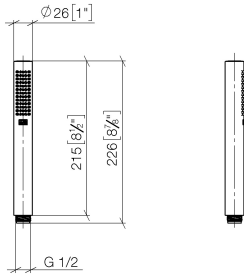

Hand shower FlowReduce - Brushed Champagne (22kt Gold)

IMO

28 019 979

- COMPACT RAIN, max. flow rate 6.8 l/min (at 3 bar)
- with anti-scale system
- 1/2" connection
- This product can help a building meet the requirements of Green Building Rating Systems, e.g. LEED®, BREEAM®, DGNB

Intrinsic protection against back flow.

Fits: IMO, LULU, MADISON, MEM, TARA, CL.1, LISSÉ, VAIA, META, CYO

	Brushed Champagne (22kt Gold)	28 019 979-46 0010
	Chrome	28 019 979-00
	Chrome	28 019 979-00 0010
	Brushed Platinum	28 019 979-06
	Brushed Platinum	28 019 979-06 0010
	Platinum	28 019 979-08
	Platinum	28 019 979-08 0010
	Dark Chrome	28 019 979-19
	Dark Chrome	28 019 979-19 0010
	Light Gold	28 019 979-26 0010
	Light Gold	28 019 979-26
	Brushed Light Gold	28 019 979-27 0010
	Brushed Light Gold	28 019 979-27
	Brushed Durabronze (23kt Gold)	28 019 979-28
	Brushed Durabronze (23kt Gold)	28 019 979-28 0010
	Matte Black	28 019 979-33
	Matte Black	28 019 979-33 0010
	Brushed Bronze	28 019 979-42
	Brushed Bronze	28 019 979-42 0010
	Brushed Champagne (22kt Gold)	28 019 979-46
	Champagne (22kt Gold)	28 019 979-47
	Champagne (22kt Gold)	28 019 979-47 0010
	Brushed Chrome	28 019 979-93
	Brushed Chrome	28 019 979-93 0010
	Brushed Dark Platinum	28 019 979-99
	Brushed Dark Platinum	28 019 979-99 0010

Hand shower FlowReduce - Brushed Champagne (22kt Gold)

IMO

28 019 979

28 019 979

mm [inches]

Flow rate chart

Codes & Standards

DIN 4109