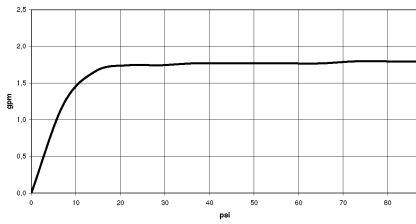

Hand shower FlowReduce - Brushed Champagne (22kt Gold)

IMO

28 019 979

- COMPACT RAIN, max. flow rate 6.8 l/min (at 3 bar)
- with anti-scale system
- 1/2" connection
- This product can help a building meet the requirements of Green Building Rating Systems, e.g. LEED®, BREEAM®, DGNB

Hand shower FlowReduce - Brushed Champagne (22kt Gold)

IMO

28 019 979

28 019 979

mm [inches]

Flow rate chart

Codes & Standards

DIN 4109