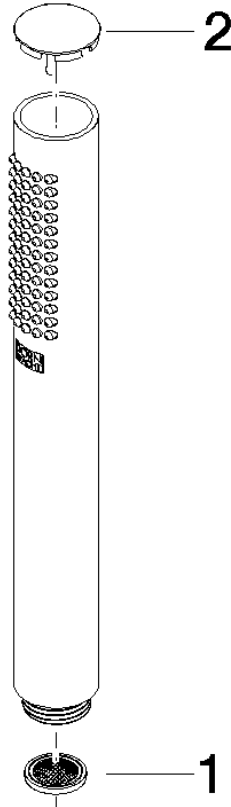

Hand shower - Champagne (22kt Gold)

IMO

28 019 979

- COMPACT RAIN, max. flow rate 15 l/min (at 3 bar)
- with anti-scale system
- 1/2" connection
- WRAS 2112017

Intrinsic protection against back flow.

Fits: IMO, LULU, MADISON, MEM, TARA,
CL.1, LISSÉ, VAIA, META, CYO

	Champagne (22kt Gold)	28 019 979-47
	Chrome	28 019 979-00
	Chrome	28 019 979-00 0010
	Brushed Platinum	28 019 979-06
	Brushed Platinum	28 019 979-06 0010
	Platinum	28 019 979-08
	Platinum	28 019 979-08 0010
	Dark Chrome	28 019 979-19
	Dark Chrome	28 019 979-19 0010
	Light Gold	28 019 979-26 0010
	Light Gold	28 019 979-26
	Brushed Light Gold	28 019 979-27 0010
	Brushed Light Gold	28 019 979-27
	Brushed Durabronze (23kt Gold)	28 019 979-28
	Brushed Durabronze (23kt Gold)	28 019 979-28 0010
	Matte Black	28 019 979-33
	Matte Black	28 019 979-33 0010
	Brushed Bronze	28 019 979-42
	Brushed Bronze	28 019 979-42 0010
	Brushed Champagne (22kt Gold)	28 019 979-46
	Brushed Champagne (22kt Gold)	28 019 979-46 0010
	Champagne (22kt Gold)	28 019 979-47 0010
	Brushed Chrome	28 019 979-93
	Brushed Chrome	28 019 979-93 0010
	Brushed Dark Platinum	28 019 979-99
	Brushed Dark Platinum	28 019 979-99 0010

Hand shower - Champagne (22kt Gold)

IMO

28 019 979

28 019 979

mm [inches]

Flow rate chart

Codes & Standards

DIN 4109

Certificates

LGA_29

WRAS_2112

DVGW_DW-
6517DN0

28 019 979

Product version from 4/1/2024

Parts for other finishes can be found here: [Chrome](#)

Hand shower - Champagne (22kt Gold)