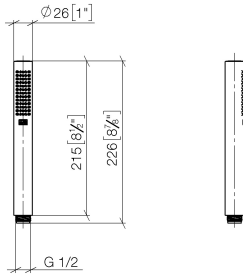

Hand shower - Champagne (22kt Gold)

IMO

28 019 979

- COMPACT RAIN, max. flow rate 15 l/min (at 3 bar)
- with anti-scale system
- 1/2" connection
- WRAS 2112017

Intrinsic protection against back flow.

Fits: IMO, LULU, MADISON, MEM, TARA,
CL.1, LISSÉ, VAIA, META, CYO

Hand shower - Champagne (22kt Gold)

IMO

28 019 979

28 019 979

mm [inches]

Flow rate chart

Codes & Standards

DIN 4109