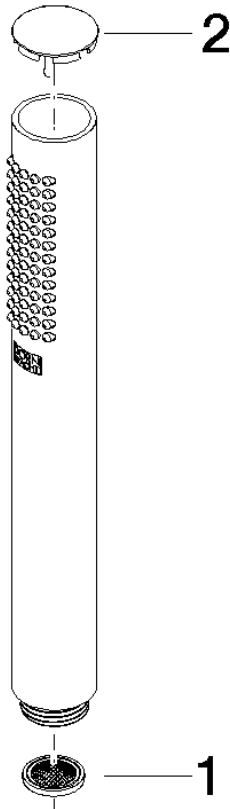

Hand shower FlowReduce - Champagne (22kt Gold)

IMO

28 019 979

- COMPACT RAIN, max. flow rate 6.8 l/min (at 3 bar)
- with anti-scale system
- 1/2" connection
- This product can help a building meet the requirements of Green Building Rating Systems, e.g. LEED®, BREEAM®, DGNB

Intrinsic protection against back flow.

Fits: IMO, LULU, MADISON, MEM, TARA, CL.1, LISSÉ, VAIA, META, CYO

	Champagne (22kt Gold)	28 019 979-47 0010
	Chrome	28 019 979-00
	Chrome	28 019 979-00 0010
	Brushed Platinum	28 019 979-06
	Brushed Platinum	28 019 979-06 0010
	Platinum	28 019 979-08
	Platinum	28 019 979-08 0010
	Dark Chrome	28 019 979-19
	Dark Chrome	28 019 979-19 0010
	Light Gold	28 019 979-26 0010
	Light Gold	28 019 979-26
	Brushed Light Gold	28 019 979-27 0010
	Brushed Light Gold	28 019 979-27
	Brushed Durabronze (23kt Gold)	28 019 979-28
	Brushed Durabronze (23kt Gold)	28 019 979-28 0010
	Matte Black	28 019 979-33
	Matte Black	28 019 979-33 0010
	Brushed Bronze	28 019 979-42
	Brushed Bronze	28 019 979-42 0010
	Brushed Champagne (22kt Gold)	28 019 979-46
	Brushed Champagne (22kt Gold)	28 019 979-46 0010
	Champagne (22kt Gold)	28 019 979-47
	Brushed Chrome	28 019 979-93
	Brushed Chrome	28 019 979-93 0010
	Brushed Dark Platinum	28 019 979-99
	Brushed Dark Platinum	28 019 979-99 0010

Hand shower FlowReduce - Champagne (22kt Gold)

IMO

28 019 979

28 019 979

mm [inches]

Flow rate chart

Codes & Standards

DIN 4109

Product version from 4/1/2024

Parts for other
finishes can be found
here: [Chrome](#)

Hand shower FlowReduce - Champagne (22kt Gold)

IMO

28 019 979

Spare parts list

Product version from 4/1/2024

No.	Item Number	Name	Quantity used	Delivery time
	09 23 01 039 90	sieve	2	2