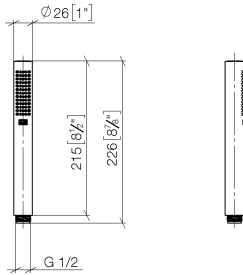

Hand shower FlowReduce - Champagne (22kt Gold)

IMO

28 019 979

- COMPACT RAIN, max. flow rate 6.8 l/min (at 3 bar)
- with anti-scale system
- 1/2" connection
- This product can help a building meet the requirements of Green Building Rating Systems, e.g. LEED®, BREEAM®, DGNB

Intrinsic protection against back flow.

Fits: IMO, LULU, MADISON, MEM, TARA, CL.1, LISSÉ, VAIA, META, CYO

	Champagne (22kt Gold)	28 019 979-47 0010
	Chrome	28 019 979-00
	Chrome	28 019 979-00 0010
	Brushed Platinum	28 019 979-06
	Brushed Platinum	28 019 979-06 0010
	Platinum	28 019 979-08
	Platinum	28 019 979-08 0010
	Dark Chrome	28 019 979-19
	Dark Chrome	28 019 979-19 0010
	Light Gold	28 019 979-26 0010
	Light Gold	28 019 979-26
	Brushed Light Gold	28 019 979-27 0010
	Brushed Light Gold	28 019 979-27
	Brushed Durabronze (23kt Gold)	28 019 979-28
	Brushed Durabronze (23kt Gold)	28 019 979-28 0010
	Matte Black	28 019 979-33
	Matte Black	28 019 979-33 0010
	Brushed Bronze	28 019 979-42
	Brushed Bronze	28 019 979-42 0010
	Brushed Champagne (22kt Gold)	28 019 979-46
	Brushed Champagne (22kt Gold)	28 019 979-46 0010
	Champagne (22kt Gold)	28 019 979-47
	Brushed Chrome	28 019 979-93
	Brushed Chrome	28 019 979-93 0010
	Brushed Dark Platinum	28 019 979-99
	Brushed Dark Platinum	28 019 979-99 0010

Hand shower FlowReduce - Champagne (22kt Gold)

IMO

28 019 979

28 019 979

mm [inches]

Flow rate chart

Codes & Standards

DIN 4109