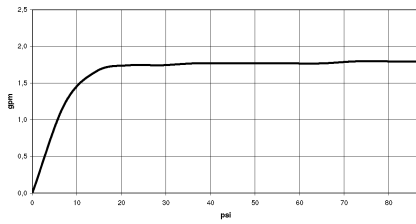

Hand shower FlowReduce - Brushed Chrome

IMO

28 019 979

- COMPACT RAIN, max. flow rate 6.8 l/min (at 3 bar)
- with anti-scale system
- 1/2" connection
- This product can help a building meet the requirements of Green Building Rating Systems, e.g. LEED®, BREEAM®, DGNB

Hand shower FlowReduce - Brushed Chrome

IMO

28 019 979

28 019 979

mm [inches]

Flow rate chart

Codes & Standards

DIN 4109