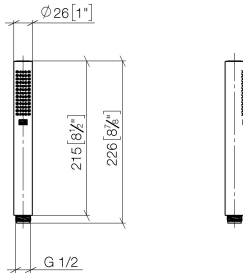

Hand shower FlowReduce - Brushed Chrome

IMO

28 019 979

- COMPACT RAIN, max. flow rate 6.8 l/min (at 3 bar)
- with anti-scale system
- 1/2" connection
- This product can help a building meet the requirements of Green Building Rating Systems, e.g. LEED®, BREEAM®, DGNB

Intrinsic protection against back flow.

Fits: IMO, LULU, MADISON, MEM, TARA, CL.1, LISSÉ, VAIA, META, CYO

	Brushed Chrome	28 019 979-93 0010
	Chrome	28 019 979-00
	Chrome	28 019 979-00 0010
	Brushed Platinum	28 019 979-06
	Brushed Platinum	28 019 979-06 0010
	Platinum	28 019 979-08
	Platinum	28 019 979-08 0010
	Dark Chrome	28 019 979-19
	Dark Chrome	28 019 979-19 0010
	Light Gold	28 019 979-26 0010
	Light Gold	28 019 979-26
	Brushed Light Gold	28 019 979-27 0010
	Brushed Light Gold	28 019 979-27
	Brushed Durabrass (23kt Gold)	28 019 979-28
	Brushed Durabrass (23kt Gold)	28 019 979-28 0010
	Matte Black	28 019 979-33
	Matte Black	28 019 979-33 0010
	Brushed Bronze	28 019 979-42
	Brushed Bronze	28 019 979-42 0010
	Brushed Champagne (22kt Gold)	28 019 979-46
	Brushed Champagne (22kt Gold)	28 019 979-46 0010
	Champagne (22kt Gold)	28 019 979-47
	Champagne (22kt Gold)	28 019 979-47 0010
	Brushed Chrome	28 019 979-93
	Brushed Dark Platinum	28 019 979-99
	Brushed Dark Platinum	28 019 979-99 0010

Hand shower FlowReduce - Brushed Chrome

IMO

28 019 979

28 019 979

mm [inches]

Flow rate chart

Codes & Standards

DIN 4109