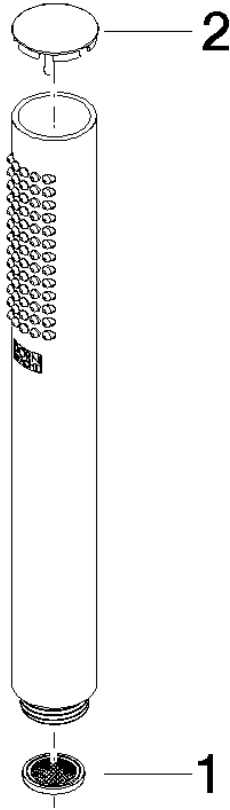

Hand shower FlowReduce - Brushed Chrome

IMO

28 019 979

- COMPACT RAIN, max. flow rate 6.8 l/min (at 3 bar)
- with anti-scale system
- 1/2" connection
- This product can help a building meet the requirements of Green Building Rating Systems, e.g. LEED®, BREEAM®, DGNB

Intrinsic protection against back flow.

Fits: IMO, LULU, MADISON, MEM, TARA, CL.1, LISSÉ, VAIA, META, CYO

	Brushed Chrome	28 019 979-93 0010
	Chrome	28 019 979-00
	Chrome	28 019 979-00 0010
	Brushed Platinum	28 019 979-06
	Brushed Platinum	28 019 979-06 0010
	Platinum	28 019 979-08
	Platinum	28 019 979-08 0010
	Dark Chrome	28 019 979-19
	Dark Chrome	28 019 979-19 0010
	Light Gold	28 019 979-26 0010
	Light Gold	28 019 979-26
	Brushed Light Gold	28 019 979-27 0010
	Brushed Light Gold	28 019 979-27
	Brushed Durabrass (23kt Gold)	28 019 979-28
	Brushed Durabrass (23kt Gold)	28 019 979-28 0010
	Matte Black	28 019 979-33
	Matte Black	28 019 979-33 0010
	Brushed Bronze	28 019 979-42
	Brushed Bronze	28 019 979-42 0010
	Brushed Champagne (22kt Gold)	28 019 979-46
	Brushed Champagne (22kt Gold)	28 019 979-46 0010
	Champagne (22kt Gold)	28 019 979-47
	Champagne (22kt Gold)	28 019 979-47 0010
	Brushed Chrome	28 019 979-93
	Brushed Dark Platinum	28 019 979-99
	Brushed Dark Platinum	28 019 979-99 0010

Hand shower FlowReduce - Brushed Chrome

IMO

28 019 979

28 019 979

mm [inches]

Flow rate chart

Codes & Standards

DIN 4109

Product version from 4/1/2024

Parts for other
finishes can be found
here: [Chrome](#)

Hand shower FlowReduce - Brushed Chrome

IMO

28 019 979

Spare parts list

Product version from 4/1/2024

No.	Item Number	Name	Quantity used	Delivery time
	09 23 01 039 90	sieve	2	2