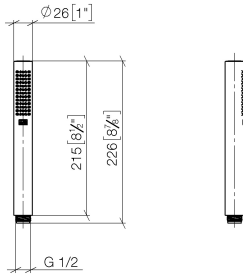

Intrinsic protection against back flow.

Fits: IMO, LULU, MADISON, MEM, TARA, CL.1, LISSÉ, VAIA, META, CYO

	Brushed Dark Platinum	28 019 979-99 0010
	Chrome	28 019 979-00
	Chrome	28 019 979-00 0010
	Brushed Platinum	28 019 979-06
	Brushed Platinum	28 019 979-06 0010
	Platinum	28 019 979-08
	Platinum	28 019 979-08 0010
	Dark Chrome	28 019 979-19
	Dark Chrome	28 019 979-19 0010
	Light Gold	28 019 979-26 0010
	Light Gold	28 019 979-26
	Brushed Light Gold	28 019 979-27 0010
	Brushed Light Gold	28 019 979-27
	Brushed Durabronze (23kt Gold)	28 019 979-28
	Brushed Durabronze (23kt Gold)	28 019 979-28 0010
	Matte Black	28 019 979-33
	Matte Black	28 019 979-33 0010
	Brushed Bronze	28 019 979-42
	Brushed Bronze	28 019 979-42 0010
	Brushed Champagne (22kt Gold)	28 019 979-46
	Brushed Champagne (22kt Gold)	28 019 979-46 0010
	Champagne (22kt Gold)	28 019 979-47
	Champagne (22kt Gold)	28 019 979-47 0010
	Brushed Chrome	28 019 979-93
	Brushed Chrome	28 019 979-93 0010
	Brushed Dark Platinum	28 019 979-99

Hand shower FlowReduce - Brushed Dark Platinum

IMO

28 019 979

28 019 979

mm [inches]

Flow rate chart

Codes & Standards

DIN 4109