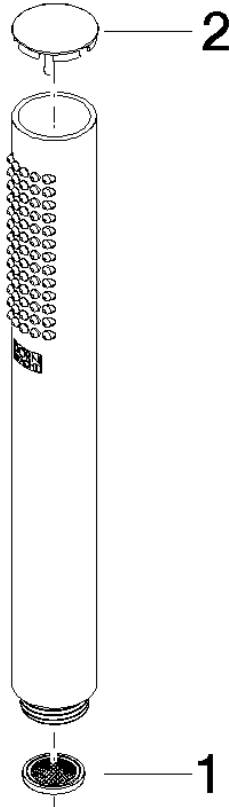

Intrinsic protection against back flow.

Fits: IMO, LULU, MADISON, MEM, TARA, CL.1, LISSÉ, VAIA, META, CYO

	Brushed Dark Platinum	28 019 979-99 0010
	Chrome	28 019 979-00
	Chrome	28 019 979-00 0010
	Brushed Platinum	28 019 979-06
	Brushed Platinum	28 019 979-06 0010
	Platinum	28 019 979-08
	Platinum	28 019 979-08 0010
	Dark Chrome	28 019 979-19
	Dark Chrome	28 019 979-19 0010
	Light Gold	28 019 979-26 0010
	Light Gold	28 019 979-26
	Brushed Light Gold	28 019 979-27 0010
	Brushed Light Gold	28 019 979-27
	Brushed Durabronze (23kt Gold)	28 019 979-28
	Brushed Durabronze (23kt Gold)	28 019 979-28 0010
	Matte Black	28 019 979-33
	Matte Black	28 019 979-33 0010
	Brushed Bronze	28 019 979-42
	Brushed Bronze	28 019 979-42 0010
	Brushed Champagne (22kt Gold)	28 019 979-46
	Brushed Champagne (22kt Gold)	28 019 979-46 0010
	Champagne (22kt Gold)	28 019 979-47
	Champagne (22kt Gold)	28 019 979-47 0010
	Brushed Chrome	28 019 979-93
	Brushed Chrome	28 019 979-93 0010
	Brushed Dark Platinum	28 019 979-99

Hand shower FlowReduce - Brushed Dark Platinum

IMO

28 019 979

28 019 979

mm [inches]

Flow rate chart

Codes & Standards

DIN 4109

ISO 3822

Ü-Zeichen

Hand shower FlowReduce - Brushed Dark Platinum

IMO

28 019 979

Certificates

LGA_29

28 019 979

Product version from 4/1/2024

Parts for other
finishes can be found
here: [Chrome](#)

Hand shower FlowReduce - Brushed Dark Platinum

IMO

28 019 979

Spare parts list

Product version from 4/1/2024

No.	Item Number	Name	Quantity used	Delivery time
	09 23 01 039 90	sieve	2	2