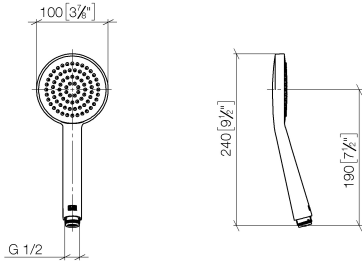

28 025 979

- spray head Ø 100mm
- COMPACT RAIN, max. flow rate 5 l/min (at 3 bar)
- with anti-scale system
- 1/2" connection
- This product can help a building meet the requirements of Green Building Rating Systems, e.g. LEED®, BREEAM®, DGNB

Intrinsic protection against back flow.

Fits: IMO, LULU, MADISON, MEM, TARA, CL.1, LISSÉ, VAIA, META, CYO

	Brushed Platinum	28 025 979-06 0010
	Chrome	28 025 979-00 0010
	Platinum	28 025 979-08 0010
	Dark Chrome	28 025 979-19 0010
	Light Gold	28 025 979-26 0010
	Brushed Durabronze (23kt Gold)	28 025 979-28 0010
	Matte Black	28 025 979-33 0010
	Brushed Champagne (22kt Gold)	28 025 979-46 0010
	Champagne (22kt Gold)	28 025 979-47 0010
	Brushed Chrome	28 025 979-93 0010
	Brushed Dark Platinum	28 025 979-99 0010

28 025 979

mm [inches]

**Flow rate chart**

28 025 979

**Product version from 4/1/2023**

Parts for other  
finishes can be found  
here: [Chrome](#)

SERIES-VARIOUS Hand shower - Brushed Platinum

IMO