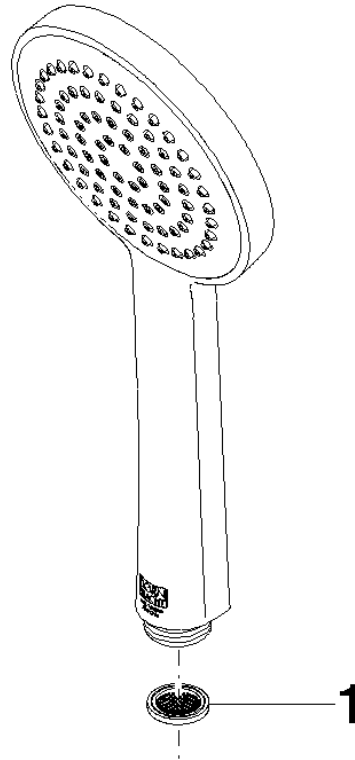

28 025 979

- spray head Ø 100mm
- COMPACT RAIN, max. flow rate 5 l/min (at 3 bar)
- with anti-scale system
- 1/2" connection
- This product can help a building meet the requirements of Green Building Rating Systems, e.g. LEED®, BREEAM®, DGNB

Intrinsic protection against back flow.

Fits: IMO, LULU, MADISON, MEM, TARA, CL.1, LISSÉ, VAIA, META, CYO

	Brushed Platinum	28 025 979-06 0010
	Chrome	28 025 979-00 0010
	Platinum	28 025 979-08 0010
	Dark Chrome	28 025 979-19 0010
	Light Gold	28 025 979-26 0010
	Brushed Durabronze (23kt Gold)	28 025 979-28 0010
	Matte Black	28 025 979-33 0010
	Brushed Champagne (22kt Gold)	28 025 979-46 0010
	Champagne (22kt Gold)	28 025 979-47 0010
	Brushed Chrome	28 025 979-93 0010
	Brushed Dark Platinum	28 025 979-99 0010

28 025 979

mm [inches]

**Flow rate chart**

28 025 979

**Product version from 4/1/2023**

Parts for other  
finishes can be found  
here: [Chrome](#)

SERIES-VARIOUS Hand shower - Brushed Platinum

IMO