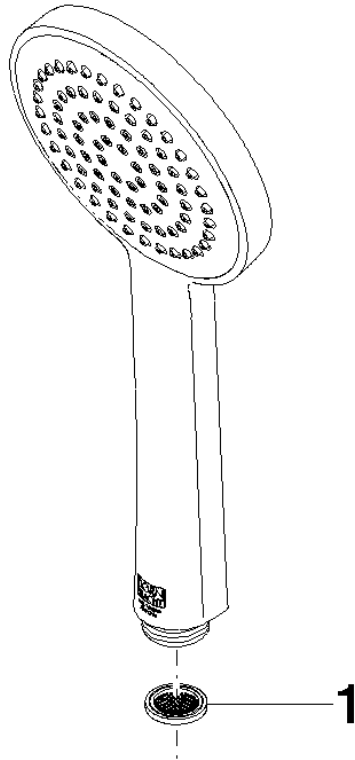

28 025 979

- spray head Ø 100mm
- COMPACT RAIN, max. flow rate 5 l/min (at 3 bar)
- with anti-scale system
- 1/2" connection
- This product can help a building meet the requirements of Green Building Rating Systems, e.g. LEED®, BREEAM®, DGNB

Intrinsic protection against back flow.

Fits: IMO, LULU, MADISON, MEM, TARA, CL.1, LISSÉ, VAIA, META, CYO

	Light Gold	28 025 979-26 0010
	Chrome	28 025 979-00 0010
	Brushed Platinum	28 025 979-06 0010
	Platinum	28 025 979-08 0010
	Dark Chrome	28 025 979-19 0010
	Brushed Durabronze (23kt Gold)	28 025 979-28 0010
	Matte Black	28 025 979-33 0010
	Brushed Champagne (22kt Gold)	28 025 979-46 0010
	Champagne (22kt Gold)	28 025 979-47 0010
	Brushed Chrome	28 025 979-93 0010
	Brushed Dark Platinum	28 025 979-99 0010

SERIES-VARIOUS Hand shower - Light Gold

IMO

28 025 979

mm [inches]

Flow rate chart

28 025 979

Product version from 4/1/2023

Parts for other
finishes can be found
here: [Chrome](#)

SERIES-VARIOUS Hand shower - Light Gold

IMO

28 025 979

Spare parts list

Product version from 4/1/2023

No.	Item Number	Name	Quantity used	Delivery time
	09 23 01 039 90	sieve	1	2