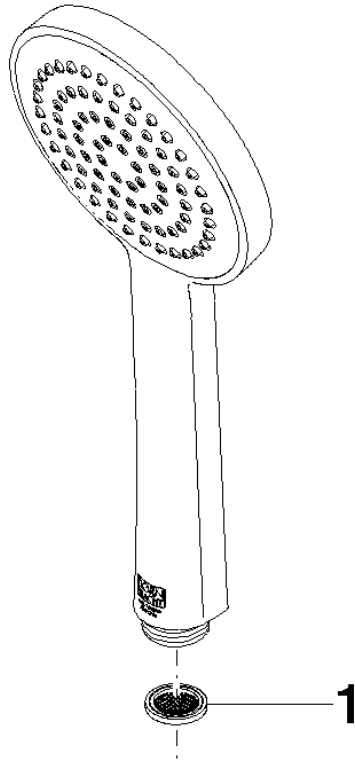

SERIES-VARIOUS Hand shower - Brushed Durabronz (23kt Gold)

IMO

28 025 979

- spray head Ø 100mm
- COMPACT RAIN, max. flow rate 5 l/min (at 3 bar)
- with anti-scale system
- 1/2" connection
- This product can help a building meet the requirements of Green Building Rating Systems, e.g. LEED®, BREEAM®, DGNB

Intrinsic protection against back flow.

Fits: IMO, LULU, MADISON, MEM, TARA, CL.1, LISSÉ, VAIA, META, CYO

	Brushed Durabronz (23kt Gold)	28 025 979-28 0010
	Chrome	28 025 979-00 0010
	Brushed Platinum	28 025 979-06 0010
	Platinum	28 025 979-08 0010
	Dark Chrome	28 025 979-19 0010
	Light Gold	28 025 979-26 0010
	Matte Black	28 025 979-33 0010
	Brushed Champagne (22kt Gold)	28 025 979-46 0010
	Champagne (22kt Gold)	28 025 979-47 0010
	Brushed Chrome	28 025 979-93 0010
	Brushed Dark Platinum	28 025 979-99 0010

SERIES-VARIOUS Hand shower - Brushed Durabronz (23kt Gold)

IMO

28 025 979

mm [inches]

Flow rate chart

28 025 979

Product version from 4/1/2023

Parts for other
finishes can be found
here: [Chrome](#)

SERIES-VARIOUS Hand shower - Brushed Durabronze (23kt Gold)

IMO

28 025 979

Spare parts list

Product version from 4/1/2023

No.	Item Number	Name	Quantity used	Delivery time
	09 23 01 039 90	sieve	1	2