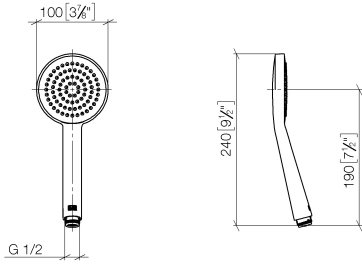

SERIES-VARIOUS Hand shower - Brushed Durabronz (23kt Gold)

IMO

28 025 979

- spray head Ø 100mm
- COMPACT RAIN, max. flow rate 5 l/min (at 3 bar)
- with anti-scale system
- 1/2" connection
- This product can help a building meet the requirements of Green Building Rating Systems, e.g. LEED®, BREEAM®, DGNB

Intrinsic protection against back flow.

Fits: IMO, LULU, MADISON, MEM, TARA, CL.1, LISSÉ, VAIA, META, CYO

	Brushed Durabronz (23kt Gold)	28 025 979-28 0010
	Chrome	28 025 979-00 0010
	Brushed Platinum	28 025 979-06 0010
	Platinum	28 025 979-08 0010
	Dark Chrome	28 025 979-19 0010
	Light Gold	28 025 979-26 0010
	Matte Black	28 025 979-33 0010
	Brushed Champagne (22kt Gold)	28 025 979-46 0010
	Champagne (22kt Gold)	28 025 979-47 0010
	Brushed Chrome	28 025 979-93 0010
	Brushed Dark Platinum	28 025 979-99 0010

SERIES-VARIOUS Hand shower - Brushed Durabronz (23kt Gold)

IMO

28 025 979

mm [inches]

Flow rate chart

28 025 979

Product version from 4/1/2023

Parts for other
finishes can be found
here: [Chrome](#)

SERIES-VARIOUS Hand shower - Brushed Durabronze (23kt Gold)

IMO

28 025 979

Spare parts list

Product version from 4/1/2023

No.	Item Number	Name	Quantity used	Delivery time
	09 23 01 039 90	sieve	1	2