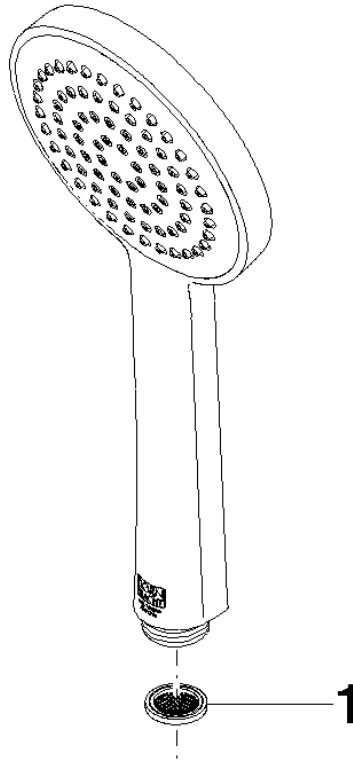

28 025 979

- spray head Ø 100mm
- COMPACT RAIN, max. flow rate 5 l/min (at 3 bar)
- with anti-scale system
- 1/2" connection
- This product can help a building meet the requirements of Green Building Rating Systems, e.g. LEED®, BREEAM®, DGNB

Intrinsic protection against back flow.

Fits: IMO, LULU, MADISON, MEM, TARA, CL.1, LISSÉ, VAIA, META, CYO

	Brushed Champagne (22kt Gold)	28 025 979-46 0010
	Chrome	28 025 979-00 0010
	Brushed Platinum	28 025 979-06 0010
	Platinum	28 025 979-08 0010
	Dark Chrome	28 025 979-19 0010
	Light Gold	28 025 979-26 0010
	Brushed Durabronze (23kt Gold)	28 025 979-28 0010
	Matte Black	28 025 979-33 0010
	Champagne (22kt Gold)	28 025 979-47 0010
	Brushed Chrome	28 025 979-93 0010
	Brushed Dark Platinum	28 025 979-99 0010

SERIES-VARIOUS Hand shower - Brushed Champagne (22kt Gold)

IMO

28 025 979

mm [inches]

Flow rate chart

28 025 979

Product version from 4/1/2023

Parts for other
finishes can be found
here: [Chrome](#)

SERIES-VARIOUS Hand shower - Brushed Champagne (22kt Gold)

IMO

28 025 979

Spare parts list

Product version from 4/1/2023

No.	Item Number	Name	Quantity used	Delivery time
	09 23 01 039 90	sieve	1	2