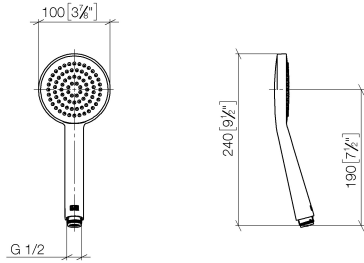

28 025 979

- spray head Ø 100mm
- COMPACT RAIN, max. flow rate 5 l/min (at 3 bar)
- with anti-scale system
- 1/2" connection
- This product can help a building meet the requirements of Green Building Rating Systems, e.g. LEED®, BREEAM®, DGNB

Intrinsic protection against back flow.

Fits: IMO, LULU, MADISON, MEM, TARA, CL.1, LISSÉ, VAIA, META, CYO

	Brushed Champagne (22kt Gold)	28 025 979-46 0010
	Chrome	28 025 979-00 0010
	Brushed Platinum	28 025 979-06 0010
	Platinum	28 025 979-08 0010
	Dark Chrome	28 025 979-19 0010
	Light Gold	28 025 979-26 0010
	Brushed Durabronze (23kt Gold)	28 025 979-28 0010
	Matte Black	28 025 979-33 0010
	Champagne (22kt Gold)	28 025 979-47 0010
	Brushed Chrome	28 025 979-93 0010
	Brushed Dark Platinum	28 025 979-99 0010

SERIES-VARIOUS Hand shower - Brushed Champagne (22kt Gold)

IMO

28 025 979

mm [inches]

Flow rate chart

28 025 979

Product version from 4/1/2023

Parts for other
finishes can be found
here: [Chrome](#)