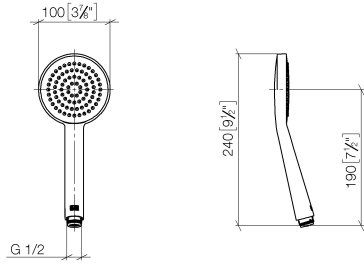

28 025 979

- spray head Ø 100mm
- COMPACT RAIN, max. flow rate 5 l/min (at 3 bar)
- with anti-scale system
- 1/2" connection
- This product can help a building meet the requirements of Green Building Rating Systems, e.g. LEED®, BREEAM®, DGNB

Intrinsic protection against back flow.

Fits: IMO, LULU, MADISON, MEM, TARA, CL.1, LISSÉ, VAIA, META, CYO

	Brushed Dark Platinum	28 025 979-99 0010
	Chrome	28 025 979-00 0010
	Brushed Platinum	28 025 979-06 0010
	Platinum	28 025 979-08 0010
	Dark Chrome	28 025 979-19 0010
	Light Gold	28 025 979-26 0010
	Brushed Durabronze (23kt Gold)	28 025 979-28 0010
	Matte Black	28 025 979-33 0010
	Brushed Champagne (22kt Gold)	28 025 979-46 0010
	Champagne (22kt Gold)	28 025 979-47 0010
	Brushed Chrome	28 025 979-93 0010

SERIES-VARIOUS Hand shower - Brushed Dark Platinum

IMO

28 025 979

mm [inches]

Flow rate chart

28 025 979

Product version from 4/1/2023

Parts for other
finishes can be found
here: [Chrome](#)