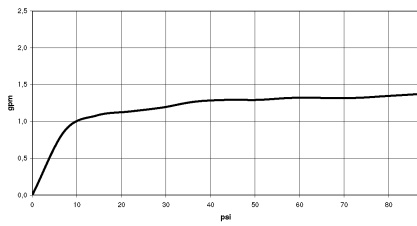

SERIES-VARIOUS Hand shower - Brushed Dark Platinum

IMO

28 025 979

mm [inches]

Flow rate chart

28 025 979

Product version from 4/1/2023

Parts for other
finishes can be found
here: [Chrome](#)