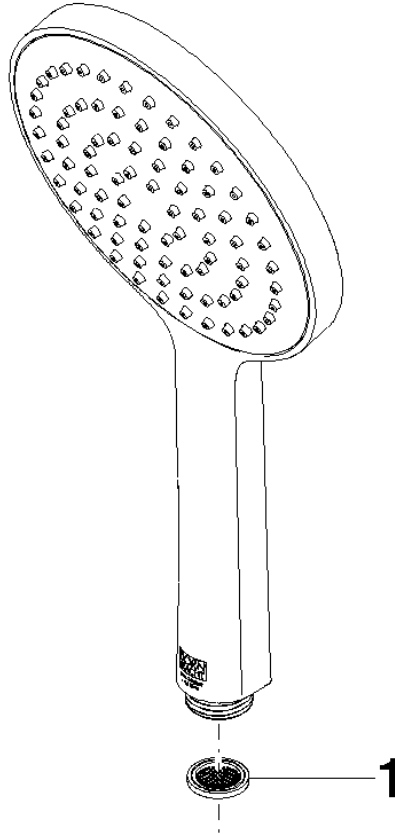

28 027 979

- spray head Ø 130 mm
- COMPACT RAIN, max. flow rate 6.8 l/min (at 3 bar)
- with anti-scale system
- 1/2" connection
- This product can help a building meet the requirements of Green Building Rating Systems, e.g. LEED®, BREEAM®, DGNB

Intrinsic protection against back flow.

Fits: IMO, LULU, MADISON, MEM, TARA, CL.1, LISSÉ, VAIA, META, CYO

	Platinum	28 027 979-08 0010
	Chrome	28 027 979-00 0010
	Brushed Platinum	28 027 979-06 0010
	Dark Chrome	28 027 979-19 0010
	Light Gold	28 027 979-26 0010
	Brushed Durabronze (23kt Gold)	28 027 979-28 0010
	Matte Black	28 027 979-33 0010
	Brushed Champagne (22kt Gold)	28 027 979-46 0010
	Champagne (22kt Gold)	28 027 979-47 0010
	Brushed Chrome	28 027 979-93 0010
	Brushed Dark Platinum	28 027 979-99 0010

# SERIES-VARIOUS Hand shower - Platinum

IMO

28 027 979

mm [inches]

## Flow rate chart

28 027 979

**Product version from 4/1/2024**

Parts for other  
finishes can be found  
here: [Chrome](#)

SERIES-VARIOUS Hand shower - Platinum

IMO

28 027 979

**Spare parts list**