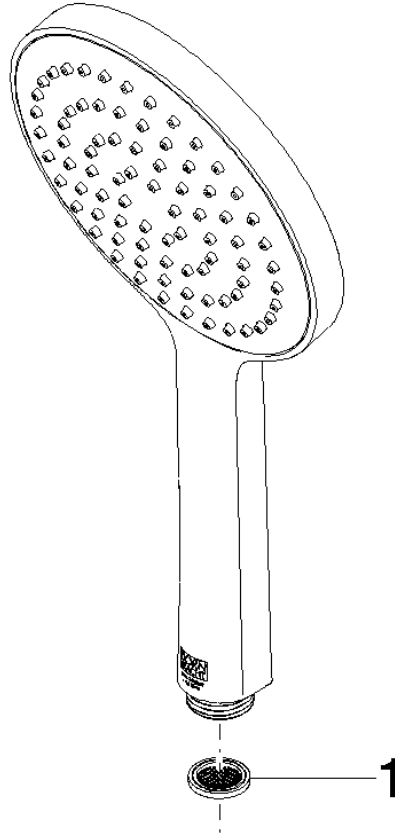

28 027 979

- spray head Ø 130 mm
- COMPACT RAIN, max. flow rate 6.8 l/min (at 3 bar)
- with anti-scale system
- 1/2" connection
- This product can help a building meet the requirements of Green Building Rating Systems, e.g. LEED®, BREEAM®, DGNB

Intrinsic protection against back flow.

Fits: IMO, LULU, MADISON, MEM, TARA, CL.1, LISSÉ, VAIA, META, CYO

	Brushed Champagne (22kt Gold)	28 027 979-46 0010
	Chrome	28 027 979-00 0010
	Brushed Platinum	28 027 979-06 0010
	Platinum	28 027 979-08 0010
	Dark Chrome	28 027 979-19 0010
	Light Gold	28 027 979-26 0010
	Brushed Durabronze (23kt Gold)	28 027 979-28 0010
	Matte Black	28 027 979-33 0010
	Champagne (22kt Gold)	28 027 979-47 0010
	Brushed Chrome	28 027 979-93 0010
	Brushed Dark Platinum	28 027 979-99 0010

SERIES-VARIOUS Hand shower - Brushed Champagne (22kt Gold)

IMO

28 027 979

mm [inches]

Flow rate chart

28 027 979

Product version from 4/1/2024

Parts for other
finishes can be found
here: [Chrome](#)

SERIES-VARIOUS Hand shower - Brushed Champagne (22kt Gold)

IMO

28 027 979

Spare parts list

Product version from 4/1/2024

No.	Item Number	Name	Quantity used	Delivery time
	09 23 01 039 90	sieve	1	2