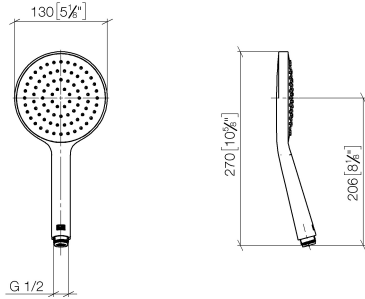

28 027 979

- spray head Ø 130 mm
- COMPACT RAIN, max. flow rate 6.8 l/min (at 3 bar)
- with anti-scale system
- 1/2" connection
- This product can help a building meet the requirements of Green Building Rating Systems, e.g. LEED®, BREEAM®, DGNB

Intrinsic protection against back flow.

Fits: IMO, LULU, MADISON, MEM, TARA, CL.1, LISSÉ, VAIA, META, CYO

	Brushed Champagne (22kt Gold)	28 027 979-46 0010
	Chrome	28 027 979-00 0010
	Brushed Platinum	28 027 979-06 0010
	Platinum	28 027 979-08 0010
	Dark Chrome	28 027 979-19 0010
	Light Gold	28 027 979-26 0010
	Brushed Durabronze (23kt Gold)	28 027 979-28 0010
	Matte Black	28 027 979-33 0010
	Champagne (22kt Gold)	28 027 979-47 0010
	Brushed Chrome	28 027 979-93 0010
	Brushed Dark Platinum	28 027 979-99 0010

SERIES-VARIOUS Hand shower - Brushed Champagne (22kt Gold)

IMO

28 027 979

mm [inches]

Flow rate chart

28 027 979

Product version from 4/1/2024

Parts for other
finishes can be found
here: [Chrome](#)