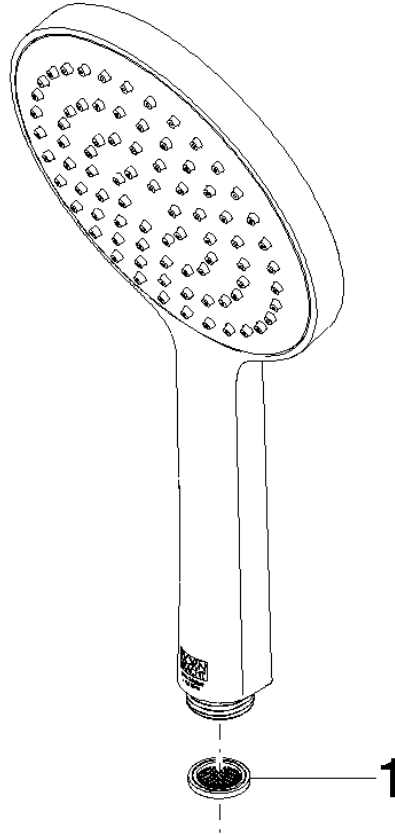

28 027 979

- spray head Ø 130 mm
- COMPACT RAIN, max. flow rate 6.8 l/min (at 3 bar)
- with anti-scale system
- 1/2" connection
- This product can help a building meet the requirements of Green Building Rating Systems, e.g. LEED®, BREEAM®, DGNB

Intrinsic protection against back flow.

Fits: IMO, LULU, MADISON, MEM, TARA, CL.1, LISSÉ, VAIA, META, CYO

	Brushed Dark Platinum	28 027 979-99 0010
	Chrome	28 027 979-00 0010
	Brushed Platinum	28 027 979-06 0010
	Platinum	28 027 979-08 0010
	Dark Chrome	28 027 979-19 0010
	Light Gold	28 027 979-26 0010
	Brushed Durabronze (23kt Gold)	28 027 979-28 0010
	Matte Black	28 027 979-33 0010
	Brushed Champagne (22kt Gold)	28 027 979-46 0010
	Champagne (22kt Gold)	28 027 979-47 0010
	Brushed Chrome	28 027 979-93 0010

28 027 979

mm [inches]

Flow rate chart

28 027 979

Product version from 4/1/2024

Parts for other
finishes can be found
here: [Chrome](#)

SERIES-VARIOUS Hand shower - Brushed Dark Platinum

IMO