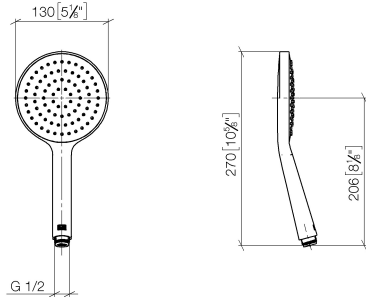

28 027 979

- spray head Ø 130 mm
- COMPACT RAIN, max. flow rate 6.8 l/min (at 3 bar)
- with anti-scale system
- 1/2" connection
- This product can help a building meet the requirements of Green Building Rating Systems, e.g. LEED®, BREEAM®, DGNB

Intrinsic protection against back flow.

Fits: IMO, LULU, MADISON, MEM, TARA, CL.1, LISSÉ, VAIA, META, CYO

	Brushed Dark Platinum	28 027 979-99 0010
	Chrome	28 027 979-00 0010
	Brushed Platinum	28 027 979-06 0010
	Platinum	28 027 979-08 0010
	Dark Chrome	28 027 979-19 0010
	Light Gold	28 027 979-26 0010
	Brushed Durabronze (23kt Gold)	28 027 979-28 0010
	Matte Black	28 027 979-33 0010
	Brushed Champagne (22kt Gold)	28 027 979-46 0010
	Champagne (22kt Gold)	28 027 979-47 0010
	Brushed Chrome	28 027 979-93 0010

28 027 979

mm [inches]

Flow rate chart

28 027 979

Product version from 4/1/2024

Parts for other
finishes can be found
here: [Chrome](#)

SERIES-VARIOUS Hand shower - Brushed Dark Platinum

IMO