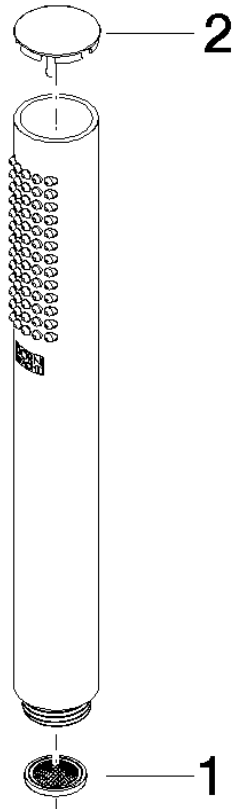

28 029 979

- COMPACT RAIN, max. flow rate 15 l/min (at 3 bar)
- with anti-scale system
- 1/2" connection

Intrinsic protection against back flow.

Fits: IMO, LULU, MADISON, MEM, TARA,  
CL.1, LISSÉ, VAIA, META, CYO

	Chrome	28 029 979-00
	Chrome	28 029 979-00 0010
	Brushed Platinum	28 029 979-06 0010
	Brushed Platinum	28 029 979-06
	Platinum	28 029 979-08
	Platinum	28 029 979-08 0010
	Dark Chrome	28 029 979-19
	Dark Chrome	28 029 979-19 0010
	Light Gold	28 029 979-26
	Light Gold	28 029 979-26 0010
	Brushed Durabass (23kt Gold)	28 029 979-28
	Brushed Durabass (23kt Gold)	28 029 979-28 0010
	Matte Black	28 029 979-33 0010
	Matte Black	28 029 979-33
	Brushed Champagne (22kt Gold)	28 029 979-46 0010
	Brushed Champagne (22kt Gold)	28 029 979-46
	Champagne (22kt Gold)	28 029 979-47 0010
	Champagne (22kt Gold)	28 029 979-47
	Brushed Chrome	28 029 979-93
	Brushed Chrome	28 029 979-93 0010
	Brushed Dark Platinum	28 029 979-99
	Brushed Dark Platinum	28 029 979-99 0010

28 029 979

mm [inches]

Flow rate chart

**Product version from 4/1/2024**

SERIES-VARIOUS Hand shower - Chrome

IMO

28 029 979

**Spare parts list**

**Product version from 4/1/2024**

No.	Item Number	Name	Quantity used	Delivery time
	09 23 01 039 90	sieve	2	2