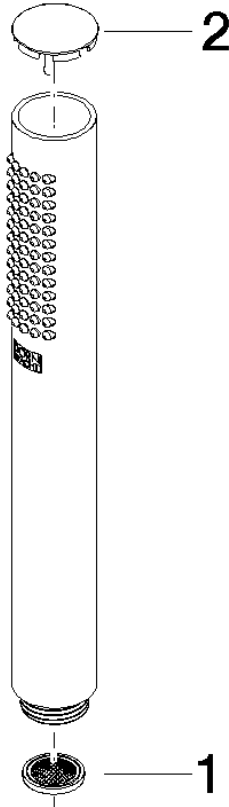

SERIES-VARIOUS Hand shower - Brushed Platinum

IMO

28 029 979

- COMPACT RAIN, max. flow rate 15 l/min (at 3 bar)
- with anti-scale system
- 1/2" connection

Intrinsic protection against back flow.

Fits: IMO, LULU, MADISON, MEM, TARA,
CL.1, LISSÉ, VAIA, META, CYO

	Brushed Platinum	28 029 979-06
	Chrome	28 029 979-00 0010
	Chrome	28 029 979-00
	Brushed Platinum	28 029 979-06 0010
	Platinum	28 029 979-08
	Platinum	28 029 979-08 0010
	Dark Chrome	28 029 979-19
	Dark Chrome	28 029 979-19 0010
	Light Gold	28 029 979-26
	Light Gold	28 029 979-26 0010
	Brushed Durabass (23kt Gold)	28 029 979-28
	Brushed Durabass (23kt Gold)	28 029 979-28 0010
	Matte Black	28 029 979-33 0010
	Matte Black	28 029 979-33
	Brushed Champagne (22kt Gold)	28 029 979-46 0010
	Brushed Champagne (22kt Gold)	28 029 979-46
	Champagne (22kt Gold)	28 029 979-47 0010
	Champagne (22kt Gold)	28 029 979-47
	Brushed Chrome	28 029 979-93
	Brushed Chrome	28 029 979-93 0010
	Brushed Dark Platinum	28 029 979-99
	Brushed Dark Platinum	28 029 979-99 0010

28 029 979

mm [inches]

Flow rate chart

28 029 979

Product version from 4/1/2024

Parts for other
finishes can be found
here: [Chrome](#)

SERIES-VARIOUS Hand shower - Brushed Platinum

IMO

28 029 979

Spare parts list

Product version from 4/1/2024

No.	Item Number	Name	Quantity used	Delivery time
	09 23 01 039 90	sieve	2	2