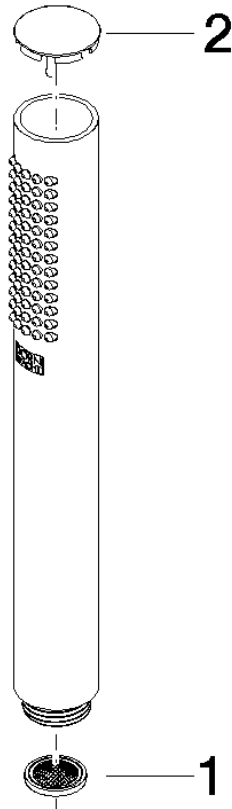

SERIES-VARIOUS Hand shower - Brushed Platinum

IMO

28 029 979

- COMPACT RAIN, max. flow rate 6.8 l/min (at 3 bar)
- with anti-scale system
- 1/2" connection
- This product can help a building meet the requirements of Green Building Rating Systems, e.g. LEED®, BREEAM®, DGNB

Intrinsic protection against back flow.

Fits: IMO, LULU, MADISON, MEM, TARA, CL.1, LISSÉ, VAIA, META, CYO

	Brushed Platinum	28 029 979-06 0010
	Chrome	28 029 979-00 0010
	Chrome	28 029 979-00
	Brushed Platinum	28 029 979-06
	Platinum	28 029 979-08
	Platinum	28 029 979-08 0010
	Dark Chrome	28 029 979-19
	Dark Chrome	28 029 979-19 0010
	Light Gold	28 029 979-26
	Light Gold	28 029 979-26 0010
	Brushed Durabronze (23kt Gold)	28 029 979-28
	Brushed Durabronze (23kt Gold)	28 029 979-28 0010
	Matte Black	28 029 979-33 0010
	Matte Black	28 029 979-33
	Brushed Champagne (22kt Gold)	28 029 979-46 0010
	Brushed Champagne (22kt Gold)	28 029 979-46
	Champagne (22kt Gold)	28 029 979-47 0010
	Champagne (22kt Gold)	28 029 979-47
	Brushed Chrome	28 029 979-93
	Brushed Chrome	28 029 979-93 0010
	Brushed Dark Platinum	28 029 979-99
	Brushed Dark Platinum	28 029 979-99 0010

28 029 979

mm [inches]

Flow rate chart

28 029 979

Product version from 4/1/2024

Parts for other
finishes can be found
here: [Chrome](#)

SERIES-VARIOUS Hand shower - Brushed Platinum

IMO

28 029 979

Spare parts list

Product version from 4/1/2024

No.	Item Number	Name	Quantity used	Delivery time
	09 23 01 039 90	sieve	2	2