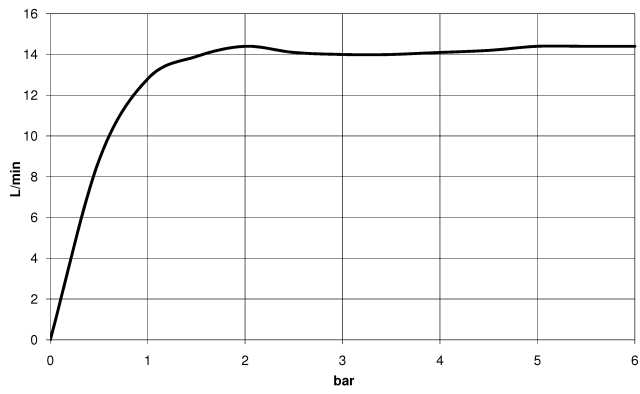

**SERIES-VARIOUS Hand shower - Platinum**

IMO

28 029 979

- COMPACT RAIN, max. flow rate 15 l/min (at 3 bar)
- with anti-scale system
- 1/2" connection

Intrinsic protection against back flow.

Fits: IMO, LULU, MADISON, MEM, TARA,  
CL.1, LISSÉ, VAIA, META, CYO

	Platinum	28 029 979-08
	Chrome	28 029 979-00 0010
	Chrome	28 029 979-00
	Brushed Platinum	28 029 979-06 0010
	Brushed Platinum	28 029 979-06
	Platinum	28 029 979-08 0010
	Dark Chrome	28 029 979-19
	Dark Chrome	28 029 979-19 0010
	Light Gold	28 029 979-26
	Light Gold	28 029 979-26 0010
	Brushed Durabronze (23kt Gold)	28 029 979-28
	Brushed Durabronze (23kt Gold)	28 029 979-28 0010
	Matte Black	28 029 979-33 0010
	Matte Black	28 029 979-33
	Brushed Champagne (22kt Gold)	28 029 979-46 0010
	Brushed Champagne (22kt Gold)	28 029 979-46
	Champagne (22kt Gold)	28 029 979-47 0010
	Champagne (22kt Gold)	28 029 979-47
	Brushed Chrome	28 029 979-93
	Brushed Chrome	28 029 979-93 0010
	Brushed Dark Platinum	28 029 979-99
	Brushed Dark Platinum	28 029 979-99 0010

28 029 979

mm [inches]

Flow rate chart

28 029 979

**Product version from 4/1/2024**

Parts for other  
finishes can be found  
here: [Chrome](#)

SERIES-VARIOUS Hand shower - Platinum

IMO