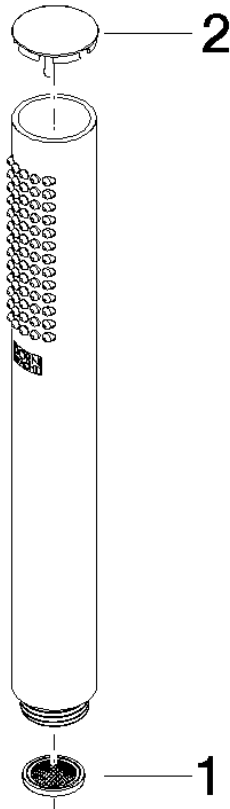

**SERIES-VARIOUS Hand shower - Platinum**

IMO

28 029 979

- COMPACT RAIN, max. flow rate 15 l/min (at 3 bar)
- with anti-scale system
- 1/2" connection

Intrinsic protection against back flow.

Fits: IMO, LULU, MADISON, MEM, TARA,  
CL.1, LISSÉ, VAIA, META, CYO

	Platinum	28 029 979-08
	Chrome	28 029 979-00 0010
	Chrome	28 029 979-00
	Brushed Platinum	28 029 979-06 0010
	Brushed Platinum	28 029 979-06
	Platinum	28 029 979-08 0010
	Dark Chrome	28 029 979-19
	Dark Chrome	28 029 979-19 0010
	Light Gold	28 029 979-26
	Light Gold	28 029 979-26 0010
	Brushed Durabronze (23kt Gold)	28 029 979-28
	Brushed Durabronze (23kt Gold)	28 029 979-28 0010
	Matte Black	28 029 979-33 0010
	Matte Black	28 029 979-33
	Brushed Champagne (22kt Gold)	28 029 979-46 0010
	Brushed Champagne (22kt Gold)	28 029 979-46
	Champagne (22kt Gold)	28 029 979-47 0010
	Champagne (22kt Gold)	28 029 979-47
	Brushed Chrome	28 029 979-93
	Brushed Chrome	28 029 979-93 0010
	Brushed Dark Platinum	28 029 979-99
	Brushed Dark Platinum	28 029 979-99 0010

28 029 979

mm [inches]

Flow rate chart

28 029 979

**Product version from 4/1/2024**

Parts for other  
finishes can be found  
here: [Chrome](#)

SERIES-VARIOUS Hand shower - Platinum

IMO

28 029 979

**Spare parts list**

**Product version from 4/1/2024**

No.	Item Number	Name	Quantity used	Delivery time
	09 23 01 039 90	sieve	2	2