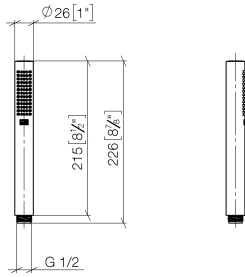

**SERIES-VARIOUS Hand shower - Platinum**

IMO

28 029 979

- COMPACT RAIN, max. flow rate 15 l/min (at 3 bar)
- with anti-scale system
- 1/2" connection

Intrinsic protection against back flow.

Fits: IMO, LULU, MADISON, MEM, TARA,  
CL.1, LISSÉ, VAIA, META, CYO

	Platinum	28 029 979-08
	Chrome	28 029 979-00 0010
	Chrome	28 029 979-00
	Brushed Platinum	28 029 979-06 0010
	Brushed Platinum	28 029 979-06
	Platinum	28 029 979-08 0010
	Dark Chrome	28 029 979-19
	Dark Chrome	28 029 979-19 0010
	Light Gold	28 029 979-26
	Light Gold	28 029 979-26 0010
	Brushed Durabronze (23kt Gold)	28 029 979-28
	Brushed Durabronze (23kt Gold)	28 029 979-28 0010
	Matte Black	28 029 979-33 0010
	Matte Black	28 029 979-33
	Brushed Champagne (22kt Gold)	28 029 979-46 0010
	Brushed Champagne (22kt Gold)	28 029 979-46
	Champagne (22kt Gold)	28 029 979-47 0010
	Champagne (22kt Gold)	28 029 979-47
	Brushed Chrome	28 029 979-93
	Brushed Chrome	28 029 979-93 0010
	Brushed Dark Platinum	28 029 979-99
	Brushed Dark Platinum	28 029 979-99 0010

28 029 979

mm [inches]

Flow rate chart

28 029 979

**Product version from 4/1/2024**

Parts for other  
finishes can be found  
here: [Chrome](#)

SERIES-VARIOUS Hand shower - Platinum

IMO