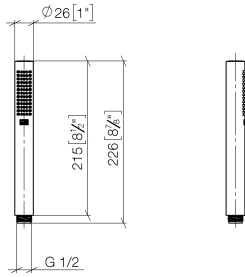

**SERIES-VARIOUS Hand shower - Light Gold**

IMO

28 029 979

- COMPACT RAIN, max. flow rate 15 l/min (at 3 bar)
- with anti-scale system
- 1/2" connection

Intrinsic protection against back flow.

Fits: IMO, LULU, MADISON, MEM, TARA,  
CL.1, LISSÉ, VAIA, META, CYO

	Light Gold	28 029 979-26
	Chrome	28 029 979-00 0010
	Chrome	28 029 979-00
	Brushed Platinum	28 029 979-06 0010
	Brushed Platinum	28 029 979-06
	Platinum	28 029 979-08
	Platinum	28 029 979-08 0010
	Dark Chrome	28 029 979-19
	Dark Chrome	28 029 979-19 0010
	Light Gold	28 029 979-26 0010
	Brushed Durabronze (23kt Gold)	28 029 979-28
	Brushed Durabronze (23kt Gold)	28 029 979-28 0010
	Matte Black	28 029 979-33 0010
	Matte Black	28 029 979-33
	Brushed Champagne (22kt Gold)	28 029 979-46 0010
	Brushed Champagne (22kt Gold)	28 029 979-46
	Champagne (22kt Gold)	28 029 979-47 0010
	Champagne (22kt Gold)	28 029 979-47
	Brushed Chrome	28 029 979-93
	Brushed Chrome	28 029 979-93 0010
	Brushed Dark Platinum	28 029 979-99
	Brushed Dark Platinum	28 029 979-99 0010

28 029 979

mm [inches]

Flow rate chart

28 029 979

**Product version from 4/1/2024**

Parts for other  
finishes can be found  
here: [Chrome](#)

SERIES-VARIOUS Hand shower - Light Gold

IMO