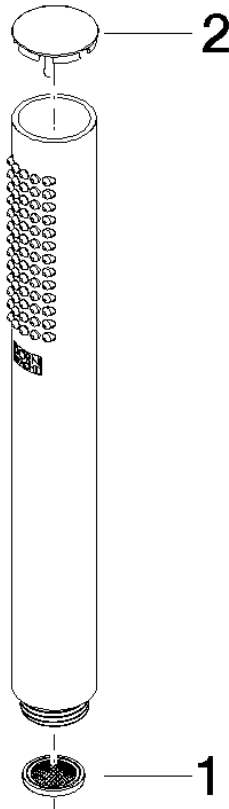

**SERIES-VARIOUS Hand shower - Light Gold**

IMO

28 029 979

- COMPACT RAIN, max. flow rate 15 l/min (at 3 bar)
- with anti-scale system
- 1/2" connection

Intrinsic protection against back flow.

Fits: IMO, LULU, MADISON, MEM, TARA,  
CL.1, LISSÉ, VAIA, META, CYO

	Light Gold	28 029 979-26
	Chrome	28 029 979-00 0010
	Chrome	28 029 979-00
	Brushed Platinum	28 029 979-06 0010
	Brushed Platinum	28 029 979-06
	Platinum	28 029 979-08
	Platinum	28 029 979-08 0010
	Dark Chrome	28 029 979-19
	Dark Chrome	28 029 979-19 0010
	Light Gold	28 029 979-26 0010
	Brushed Durabronze (23kt Gold)	28 029 979-28
	Brushed Durabronze (23kt Gold)	28 029 979-28 0010
	Matte Black	28 029 979-33 0010
	Matte Black	28 029 979-33
	Brushed Champagne (22kt Gold)	28 029 979-46 0010
	Brushed Champagne (22kt Gold)	28 029 979-46
	Champagne (22kt Gold)	28 029 979-47 0010
	Champagne (22kt Gold)	28 029 979-47
	Brushed Chrome	28 029 979-93
	Brushed Chrome	28 029 979-93 0010
	Brushed Dark Platinum	28 029 979-99
	Brushed Dark Platinum	28 029 979-99 0010

28 029 979

mm [inches]

Flow rate chart

28 029 979

**Product version from 4/1/2024**

Parts for other  
finishes can be found  
here: [Chrome](#)

SERIES-VARIOUS Hand shower - Light Gold

IMO

28 029 979

**Spare parts list**

**Product version from 4/1/2024**

No.	Item Number	Name	Quantity used	Delivery time
	09 23 01 039 90	sieve	2	2