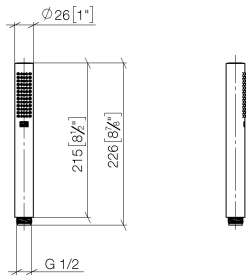

SERIES-VARIOUS Hand shower FlowReduce - Brushed Light Gold

IMO

28 029 979 Product version from 4/1/2024

- COMPACT RAIN, max. flow rate 6.8 l/min (at 3 bar)
- with anti-scale system
- 1/2" connection
- This product can help a building meet the requirements of Green Building Rating Systems, e.g. LEED®, BREEAM®, DGNB

Intrinsic protection against back flow.

Fits: IMO, LULU, MADISON, MEM, TARA, CL.1, LISSÉ, VAIA, META, CYO

	Brushed Light Gold	28 029 979-27 0010
	Chrome	28 029 979-00 0010
	Chrome	28 029 979-00
	Brushed Platinum	28 029 979-06 0010
	Brushed Platinum	28 029 979-06
	Platinum	28 029 979-08
	Platinum	28 029 979-08 0010
	Dark Chrome	28 029 979-19
	Dark Chrome	28 029 979-19 0010
	Light Gold	28 029 979-26
	Light Gold	28 029 979-26 0010
	Brushed Light Gold	28 029 979-27
	Brushed Durabrass (23kt Gold)	28 029 979-28 0010
	Brushed Durabrass (23kt Gold)	28 029 979-28
	Matte Black	28 029 979-33 0010
	Matte Black	28 029 979-33
	Brushed Champagne (22kt Gold)	28 029 979-46
	Brushed Champagne (22kt Gold)	28 029 979-46 0010
	Champagne (22kt Gold)	28 029 979-47
	Champagne (22kt Gold)	28 029 979-47 0010
	Brushed Chrome	28 029 979-93 0010
	Brushed Chrome	28 029 979-93
	Brushed Dark Platinum	28 029 979-99 0010
	Brushed Dark Platinum	28 029 979-99

SERIES-VARIOUS Hand shower FlowReduce - Brushed Light Gold

IMO

28 029 979 Product version from 4/1/2024

28 029 979 Product version from 4/1/2024

mm [inches]

Flow rate chart

28 029 979 Product version from 4/1/2024