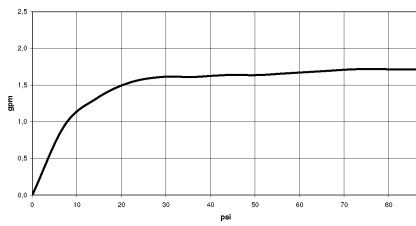

SERIES-VARIOUS Hand shower FlowReduce - Brushed Light Gold

IMO

28 029 979 Product version from 4/1/2024

- COMPACT RAIN, max. flow rate 6.8 l/min (at 3 bar)
- with anti-scale system
- 1/2" connection
- This product can help a building meet the requirements of Green Building Rating Systems, e.g. LEED®, BREEAM®, DGNB

SERIES-VARIOUS Hand shower FlowReduce - Brushed Light Gold

IMO

28 029 979 Product version from 4/1/2024

28 029 979 Product version from 4/1/2024

mm [inches]

Flow rate chart

28 029 979 Product version from 4/1/2024