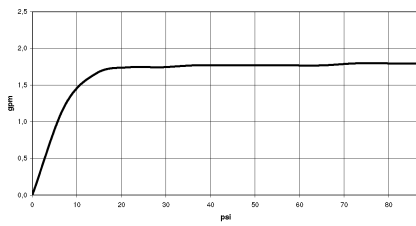

SERIES-VARIOUS Hand shower - Brushed Durabronz (23kt Gold)

IMO

28 029 979

- COMPACT RAIN, max. flow rate 6.8 l/min (at 3 bar)
- with anti-scale system
- 1/2" connection
- This product can help a building meet the requirements of Green Building Rating Systems, e.g. LEED®, BREEAM®, DGNB

Intrinsic protection against back flow.

Fits: IMO, LULU, MADISON, MEM, TARA, CL.1, LISSÉ, VAIA, META, CYO

	Brushed Durabronz (23kt Gold)	28 029 979-28 0010
	Chrome	28 029 979-00 0010
	Chrome	28 029 979-00
	Brushed Platinum	28 029 979-06 0010
	Brushed Platinum	28 029 979-06
	Platinum	28 029 979-08
	Platinum	28 029 979-08 0010
	Dark Chrome	28 029 979-19
	Dark Chrome	28 029 979-19 0010
	Light Gold	28 029 979-26
	Light Gold	28 029 979-26 0010
	Brushed Durabronz (23kt Gold)	28 029 979-28
	Matte Black	28 029 979-33 0010
	Matte Black	28 029 979-33
	Brushed Champagne (22kt Gold)	28 029 979-46 0010
	Brushed Champagne (22kt Gold)	28 029 979-46
	Champagne (22kt Gold)	28 029 979-47 0010
	Champagne (22kt Gold)	28 029 979-47
	Brushed Chrome	28 029 979-93
	Brushed Chrome	28 029 979-93 0010
	Brushed Dark Platinum	28 029 979-99
	Brushed Dark Platinum	28 029 979-99 0010

28 029 979

mm [inches]

Flow rate chart

28 029 979

Product version from 4/1/2024

Parts for other
finishes can be found
here: [Chrome](#)

SERIES-VARIOUS Hand shower - Brushed Durabrass (23kt Gold)

IMO