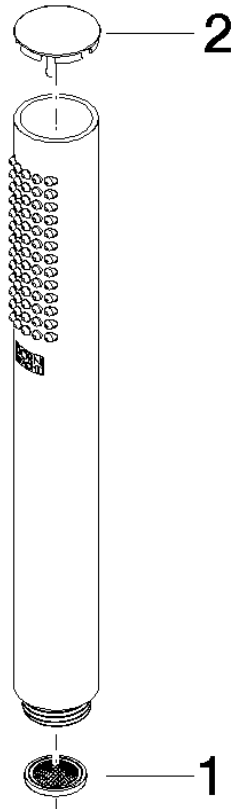

SERIES-VARIOUS Hand shower - Brushed Durabronz (23kt Gold)

IMO

28 029 979

- COMPACT RAIN, max. flow rate 6.8 l/min (at 3 bar)
- with anti-scale system
- 1/2" connection
- This product can help a building meet the requirements of Green Building Rating Systems, e.g. LEED®, BREEAM®, DGNB

Intrinsic protection against back flow.

Fits: IMO, LULU, MADISON, MEM, TARA, CL.1, LISSÉ, VAIA, META, CYO

	Brushed Durabronz (23kt Gold)	28 029 979-28 0010
	Chrome	28 029 979-00 0010
	Chrome	28 029 979-00
	Brushed Platinum	28 029 979-06 0010
	Brushed Platinum	28 029 979-06
	Platinum	28 029 979-08
	Platinum	28 029 979-08 0010
	Dark Chrome	28 029 979-19
	Dark Chrome	28 029 979-19 0010
	Light Gold	28 029 979-26
	Light Gold	28 029 979-26 0010
	Brushed Durabronz (23kt Gold)	28 029 979-28
	Matte Black	28 029 979-33 0010
	Matte Black	28 029 979-33
	Brushed Champagne (22kt Gold)	28 029 979-46 0010
	Brushed Champagne (22kt Gold)	28 029 979-46
	Champagne (22kt Gold)	28 029 979-47 0010
	Champagne (22kt Gold)	28 029 979-47
	Brushed Chrome	28 029 979-93
	Brushed Chrome	28 029 979-93 0010
	Brushed Dark Platinum	28 029 979-99
	Brushed Dark Platinum	28 029 979-99 0010

28 029 979

mm [inches]

Flow rate chart

28 029 979

Product version from 4/1/2024

Parts for other
finishes can be found
here: [Chrome](#)

SERIES-VARIOUS Hand shower - Brushed Durabrass (23kt Gold)

IMO

28 029 979

Spare parts list

Product version from 4/1/2024

No.	Item Number	Name	Quantity used	Delivery time
	09 23 01 039 90	sieve	2	2