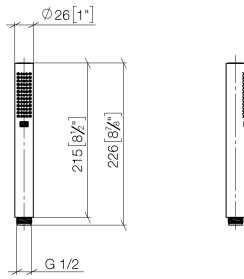

SERIES-VARIOUS Hand shower - Brushed Durabronz (23kt Gold)

IMO

28 029 979

- COMPACT RAIN, max. flow rate 6.8 l/min (at 3 bar)
- with anti-scale system
- 1/2" connection
- This product can help a building meet the requirements of Green Building Rating Systems, e.g. LEED®, BREEAM®, DGNB

Intrinsic protection against back flow.

Fits: IMO, LULU, MADISON, MEM, TARA, CL.1, LISSÉ, VAIA, META, CYO

	Brushed Durabronz (23kt Gold)	28 029 979-28 0010
	Chrome	28 029 979-00 0010
	Chrome	28 029 979-00
	Brushed Platinum	28 029 979-06 0010
	Brushed Platinum	28 029 979-06
	Platinum	28 029 979-08
	Platinum	28 029 979-08 0010
	Dark Chrome	28 029 979-19
	Dark Chrome	28 029 979-19 0010
	Light Gold	28 029 979-26
	Light Gold	28 029 979-26 0010
	Brushed Durabronz (23kt Gold)	28 029 979-28
	Matte Black	28 029 979-33 0010
	Matte Black	28 029 979-33
	Brushed Champagne (22kt Gold)	28 029 979-46 0010
	Brushed Champagne (22kt Gold)	28 029 979-46
	Champagne (22kt Gold)	28 029 979-47 0010
	Champagne (22kt Gold)	28 029 979-47
	Brushed Chrome	28 029 979-93
	Brushed Chrome	28 029 979-93 0010
	Brushed Dark Platinum	28 029 979-99
	Brushed Dark Platinum	28 029 979-99 0010

28 029 979

mm [inches]

Flow rate chart

28 029 979

Product version from 4/1/2024

Parts for other
finishes can be found
here: [Chrome](#)

SERIES-VARIOUS Hand shower - Brushed Durabrass (23kt Gold)

IMO