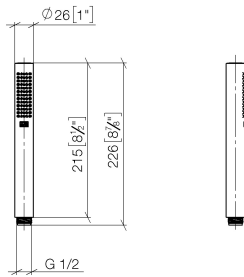

**SERIES-VARIOUS Hand shower - Brushed Champagne (22kt Gold)**

IMO

28 029 979

- COMPACT RAIN, max. flow rate 15 l/min (at 3 bar)
- with anti-scale system
- 1/2" connection

Intrinsic protection against back flow.

28 029 979

mm [inches]

Flow rate chart

28 029 979

**Product version from 4/1/2024**

Parts for other finishes can be found here: [Chrome](#)

SERIES-VARIOUS Hand shower - Brushed Champagne (22kt Gold)

IMO