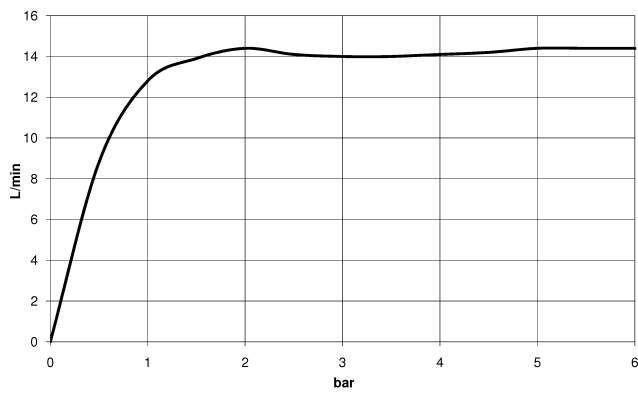

**SERIES-VARIOUS Hand shower - Brushed Champagne (22kt Gold)**

IMO

28 029 979

- COMPACT RAIN, max. flow rate 15 l/min (at 3 bar)
- with anti-scale system
- 1/2" connection

Intrinsic protection against back flow.

Fits: IMO, LULU, MADISON, MEM, TARA, CL.1, LISSÉ, VAIA, META, CYO

	Brushed Champagne (22kt Gold)	28 029 979-46
	Chrome	28 029 979-00 0010
	Chrome	28 029 979-00
	Brushed Platinum	28 029 979-06 0010
	Brushed Platinum	28 029 979-06
	Platinum	28 029 979-08
	Platinum	28 029 979-08 0010
	Dark Chrome	28 029 979-19
	Dark Chrome	28 029 979-19 0010
	Light Gold	28 029 979-26
	Light Gold	28 029 979-26 0010
	Brushed Durabrass (23kt Gold)	28 029 979-28
	Brushed Durabrass (23kt Gold)	28 029 979-28 0010
	Matte Black	28 029 979-33 0010
	Matte Black	28 029 979-33
	Brushed Champagne (22kt Gold)	28 029 979-46 0010
	Champagne (22kt Gold)	28 029 979-47 0010
	Champagne (22kt Gold)	28 029 979-47
	Brushed Chrome	28 029 979-93
	Brushed Chrome	28 029 979-93 0010
	Brushed Dark Platinum	28 029 979-99
	Brushed Dark Platinum	28 029 979-99 0010

28 029 979

mm [inches]

Flow rate chart

28 029 979

**Product version from 4/1/2024**

Parts for other finishes can be found here: [Chrome](#)

SERIES-VARIOUS Hand shower - Brushed Champagne (22kt Gold)

IMO