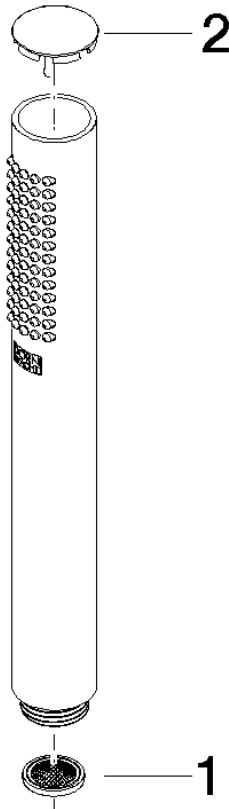

**SERIES-VARIOUS Hand shower - Brushed Champagne (22kt Gold)**

IMO

28 029 979

- COMPACT RAIN, max. flow rate 15 l/min (at 3 bar)
- with anti-scale system
- 1/2" connection

Intrinsic protection against back flow.

Fits: IMO, LULU, MADISON, MEM, TARA, CL.1, LISSÉ, VAIA, META, CYO

	Brushed Champagne (22kt Gold)	28 029 979-46
	Chrome	28 029 979-00 0010
	Chrome	28 029 979-00
	Brushed Platinum	28 029 979-06 0010
	Brushed Platinum	28 029 979-06
	Platinum	28 029 979-08
	Platinum	28 029 979-08 0010
	Dark Chrome	28 029 979-19
	Dark Chrome	28 029 979-19 0010
	Light Gold	28 029 979-26
	Light Gold	28 029 979-26 0010
	Brushed Durabrass (23kt Gold)	28 029 979-28
	Brushed Durabrass (23kt Gold)	28 029 979-28 0010
	Matte Black	28 029 979-33 0010
	Matte Black	28 029 979-33
	Brushed Champagne (22kt Gold)	28 029 979-46 0010
	Champagne (22kt Gold)	28 029 979-47 0010
	Champagne (22kt Gold)	28 029 979-47
	Brushed Chrome	28 029 979-93
	Brushed Chrome	28 029 979-93 0010
	Brushed Dark Platinum	28 029 979-99
	Brushed Dark Platinum	28 029 979-99 0010

28 029 979

mm [inches]

Flow rate chart

28 029 979

**Product version from 4/1/2024**

Parts for other finishes can be found here: [Chrome](#)

SERIES-VARIOUS Hand shower - Brushed Champagne (22kt Gold)

IMO

28 029 979

**Spare parts list**

**Product version from 4/1/2024**

No.	Item Number	Name	Quantity used	Delivery time
	09 23 01 039 90	sieve	2	2