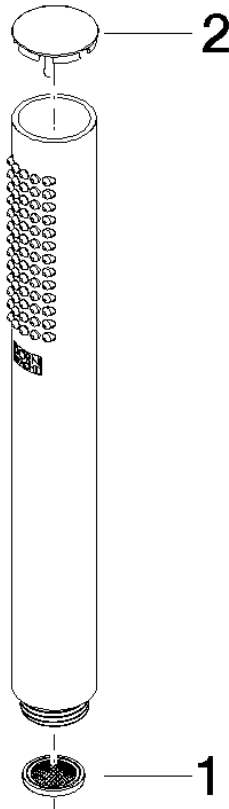

SERIES-VARIOUS Hand shower - Brushed Champagne (22kt Gold)

IMO

28 029 979

- COMPACT RAIN, max. flow rate 6.8 l/min (at 3 bar)
- with anti-scale system
- 1/2" connection
- This product can help a building meet the requirements of Green Building Rating Systems, e.g. LEED®, BREEAM®, DGNB

Intrinsic protection against back flow.

Fits: IMO, LULU, MADISON, MEM, TARA, CL.1, LISSÉ, VAIA, META, CYO

	Brushed Champagne (22kt Gold)	28 029 979-46 0010
	Chrome	28 029 979-00 0010
	Chrome	28 029 979-00
	Brushed Platinum	28 029 979-06 0010
	Brushed Platinum	28 029 979-06
	Platinum	28 029 979-08
	Platinum	28 029 979-08 0010
	Dark Chrome	28 029 979-19
	Dark Chrome	28 029 979-19 0010
	Light Gold	28 029 979-26
	Light Gold	28 029 979-26 0010
	Brushed Durabronze (23kt Gold)	28 029 979-28
	Brushed Durabronze (23kt Gold)	28 029 979-28 0010
	Matte Black	28 029 979-33 0010
	Matte Black	28 029 979-33
	Brushed Champagne (22kt Gold)	28 029 979-46
	Champagne (22kt Gold)	28 029 979-47 0010
	Champagne (22kt Gold)	28 029 979-47
	Brushed Chrome	28 029 979-93
	Brushed Chrome	28 029 979-93 0010
	Brushed Dark Platinum	28 029 979-99
	Brushed Dark Platinum	28 029 979-99 0010

28 029 979

mm [inches]

Flow rate chart

28 029 979

Product version from 4/1/2024

Parts for other
finishes can be found
here: [Chrome](#)

SERIES-VARIOUS Hand shower - Brushed Champagne (22kt Gold)

IMO

28 029 979

Spare parts list

Product version from 4/1/2024

No.	Item Number	Name	Quantity used	Delivery time
	09 23 01 039 90	sieve	2	2