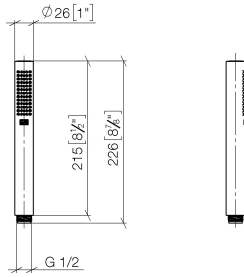

**SERIES-VARIOUS Hand shower - Champagne (22kt Gold)**

IMO

28 029 979

- COMPACT RAIN, max. flow rate 15 l/min (at 3 bar)
- with anti-scale system
- 1/2" connection

Intrinsic protection against back flow.

Fits: IMO, LULU, MADISON, MEM, TARA,  
CL.1, LISSÉ, VAIA, META, CYO

28 029 979

mm [inches]

**Flow rate chart**

28 029 979

**Product version from 4/1/2024**

Parts for other  
finishes can be found  
here: [Chrome](#)

SERIES-VARIOUS Hand shower - Champagne (22kt Gold)

IMO