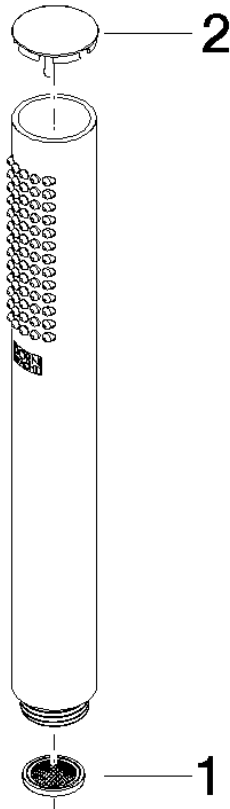

**SERIES-VARIOUS Hand shower - Champagne (22kt Gold)**

IMO

28 029 979

- COMPACT RAIN, max. flow rate 15 l/min (at 3 bar)
- with anti-scale system
- 1/2" connection

Intrinsic protection against back flow.

Fits: IMO, LULU, MADISON, MEM, TARA,  
CL.1, LISSÉ, VAIA, META, CYO

	Champagne (22kt Gold)	28 029 979-47
	Chrome	28 029 979-00 0010
	Chrome	28 029 979-00
	Brushed Platinum	28 029 979-06 0010
	Brushed Platinum	28 029 979-06
	Platinum	28 029 979-08
	Platinum	28 029 979-08 0010
	Dark Chrome	28 029 979-19
	Dark Chrome	28 029 979-19 0010
	Light Gold	28 029 979-26
	Light Gold	28 029 979-26 0010
	Brushed Durabress (23kt Gold)	28 029 979-28
	Brushed Durabress (23kt Gold)	28 029 979-28 0010
	Matte Black	28 029 979-33 0010
	Matte Black	28 029 979-33
	Brushed Champagne (22kt Gold)	28 029 979-46 0010
	Brushed Champagne (22kt Gold)	28 029 979-46
	Champagne (22kt Gold)	28 029 979-47 0010
	Brushed Chrome	28 029 979-93
	Brushed Chrome	28 029 979-93 0010
	Brushed Dark Platinum	28 029 979-99
	Brushed Dark Platinum	28 029 979-99 0010

28 029 979

mm [inches]

**Flow rate chart**

28 029 979

**Product version from 4/1/2024**

Parts for other  
finishes can be found  
here: [Chrome](#)

SERIES-VARIOUS Hand shower - Champagne (22kt Gold)

IMO

28 029 979

**Spare parts list**

**Product version from 4/1/2024**

No.	Item Number	Name	Quantity used	Delivery time
	09 23 01 039 90	sieve	2	2