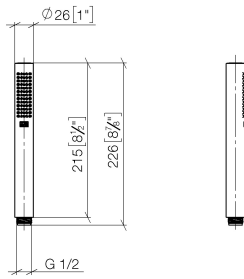

SERIES-VARIOUS Hand shower - Champagne (22kt Gold)

IMO

28 029 979

- COMPACT RAIN, max. flow rate 6.8 l/min (at 3 bar)
- with anti-scale system
- 1/2" connection
- This product can help a building meet the requirements of Green Building Rating Systems, e.g. LEED®, BREEAM®, DGNB

Intrinsic protection against back flow.

Fits: IMO, LULU, MADISON, MEM, TARA, CL.1, LISSÉ, VAIA, META, CYO

	Champagne (22kt Gold)	28 029 979-47 0010
	Chrome	28 029 979-00 0010
	Chrome	28 029 979-00
	Brushed Platinum	28 029 979-06 0010
	Brushed Platinum	28 029 979-06
	Platinum	28 029 979-08
	Platinum	28 029 979-08 0010
	Dark Chrome	28 029 979-19
	Dark Chrome	28 029 979-19 0010
	Light Gold	28 029 979-26
	Light Gold	28 029 979-26 0010
	Brushed Durabrand (23kt Gold)	28 029 979-28
	Brushed Durabrand (23kt Gold)	28 029 979-28 0010
	Matte Black	28 029 979-33 0010
	Matte Black	28 029 979-33
	Brushed Champagne (22kt Gold)	28 029 979-46 0010
	Brushed Champagne (22kt Gold)	28 029 979-46
	Champagne (22kt Gold)	28 029 979-47
	Brushed Chrome	28 029 979-93
	Brushed Chrome	28 029 979-93 0010
	Brushed Dark Platinum	28 029 979-99
	Brushed Dark Platinum	28 029 979-99 0010

28 029 979

mm [inches]

Flow rate chart

28 029 979

Product version from 4/1/2024

Parts for other
finishes can be found
here: [Chrome](#)

SERIES-VARIOUS Hand shower - Champagne (22kt Gold)

IMO