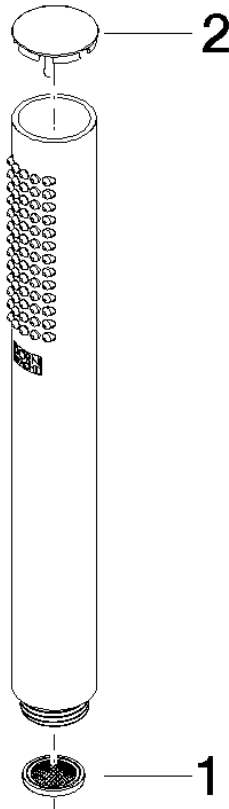

SERIES-VARIOUS Hand shower - Champagne (22kt Gold)

IMO

28 029 979

- COMPACT RAIN, max. flow rate 6.8 l/min (at 3 bar)
- with anti-scale system
- 1/2" connection
- This product can help a building meet the requirements of Green Building Rating Systems, e.g. LEED®, BREEAM®, DGNB

Intrinsic protection against back flow.

Fits: IMO, LULU, MADISON, MEM, TARA, CL.1, LISSÉ, VAIA, META, CYO

	Champagne (22kt Gold)	28 029 979-47 0010
	Chrome	28 029 979-00 0010
	Chrome	28 029 979-00
	Brushed Platinum	28 029 979-06 0010
	Brushed Platinum	28 029 979-06
	Platinum	28 029 979-08
	Platinum	28 029 979-08 0010
	Dark Chrome	28 029 979-19
	Dark Chrome	28 029 979-19 0010
	Light Gold	28 029 979-26
	Light Gold	28 029 979-26 0010
	Brushed Durabrand (23kt Gold)	28 029 979-28
	Brushed Durabrand (23kt Gold)	28 029 979-28 0010
	Matte Black	28 029 979-33 0010
	Matte Black	28 029 979-33
	Brushed Champagne (22kt Gold)	28 029 979-46 0010
	Brushed Champagne (22kt Gold)	28 029 979-46
	Champagne (22kt Gold)	28 029 979-47
	Brushed Chrome	28 029 979-93
	Brushed Chrome	28 029 979-93 0010
	Brushed Dark Platinum	28 029 979-99
	Brushed Dark Platinum	28 029 979-99 0010

28 029 979

mm [inches]

Flow rate chart

28 029 979

Product version from 4/1/2024

Parts for other
finishes can be found
here: [Chrome](#)

SERIES-VARIOUS Hand shower - Champagne (22kt Gold)

IMO

28 029 979

Spare parts list

Product version from 4/1/2024

No.	Item Number	Name	Quantity used	Delivery time
	09 23 01 039 90	sieve	2	2