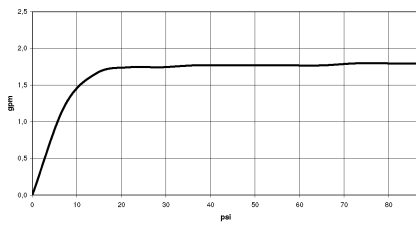

SERIES-VARIOUS Hand shower - Champagne (22kt Gold)

IMO

28 029 979

- COMPACT RAIN, max. flow rate 6.8 l/min (at 3 bar)
- with anti-scale system
- 1/2" connection
- This product can help a building meet the requirements of Green Building Rating Systems, e.g. LEED®, BREEAM®, DGNB

Intrinsic protection against back flow.

Fits: IMO, LULU, MADISON, MEM, TARA, CL.1, LISSÉ, VAIA, META, CYO

	Champagne (22kt Gold)	28 029 979-47 0010
	Chrome	28 029 979-00 0010
	Chrome	28 029 979-00
	Brushed Platinum	28 029 979-06 0010
	Brushed Platinum	28 029 979-06
	Platinum	28 029 979-08
	Platinum	28 029 979-08 0010
	Dark Chrome	28 029 979-19
	Dark Chrome	28 029 979-19 0010
	Light Gold	28 029 979-26
	Light Gold	28 029 979-26 0010
	Brushed Durabrand (23kt Gold)	28 029 979-28
	Brushed Durabrand (23kt Gold)	28 029 979-28 0010
	Matte Black	28 029 979-33 0010
	Matte Black	28 029 979-33
	Brushed Champagne (22kt Gold)	28 029 979-46 0010
	Brushed Champagne (22kt Gold)	28 029 979-46
	Champagne (22kt Gold)	28 029 979-47
	Brushed Chrome	28 029 979-93
	Brushed Chrome	28 029 979-93 0010
	Brushed Dark Platinum	28 029 979-99
	Brushed Dark Platinum	28 029 979-99 0010

28 029 979

mm [inches]

Flow rate chart

28 029 979

Product version from 4/1/2024

Parts for other
finishes can be found
here: [Chrome](#)

SERIES-VARIOUS Hand shower - Champagne (22kt Gold)

IMO