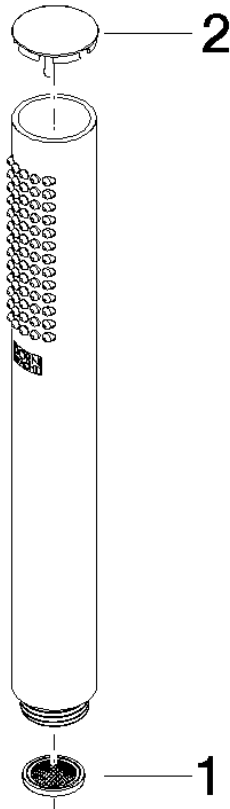

28 029 979

- COMPACT RAIN, max. flow rate 15 l/min (at 3 bar)
- with anti-scale system
- 1/2" connection

Intrinsic protection against back flow.

Fits: IMO, LULU, MADISON, MEM, TARA,
CL.1, LISSÉ, VAIA, META, CYO

	Brushed Chrome	28 029 979-93
	Chrome	28 029 979-00 0010
	Chrome	28 029 979-00
	Brushed Platinum	28 029 979-06 0010
	Brushed Platinum	28 029 979-06
	Platinum	28 029 979-08
	Platinum	28 029 979-08 0010
	Dark Chrome	28 029 979-19
	Dark Chrome	28 029 979-19 0010
	Light Gold	28 029 979-26
	Light Gold	28 029 979-26 0010
	Brushed Durabress (23kt Gold)	28 029 979-28
	Brushed Durabress (23kt Gold)	28 029 979-28 0010
	Matte Black	28 029 979-33 0010
	Matte Black	28 029 979-33
	Brushed Champagne (22kt Gold)	28 029 979-46 0010
	Brushed Champagne (22kt Gold)	28 029 979-46
	Champagne (22kt Gold)	28 029 979-47 0010
	Champagne (22kt Gold)	28 029 979-47
	Brushed Chrome	28 029 979-93 0010
	Brushed Dark Platinum	28 029 979-99
	Brushed Dark Platinum	28 029 979-99 0010

28 029 979

mm [inches]

Flow rate chart

28 029 979

Product version from 4/1/2024

Parts for other
finishes can be found
here: [Chrome](#)

SERIES-VARIOUS Hand shower - Brushed Chrome

IMO

28 029 979

Spare parts list

Product version from 4/1/2024

No.	Item Number	Name	Quantity used	Delivery time
	09 23 01 039 90	sieve	2	2