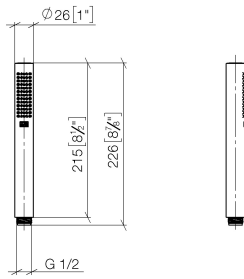

28 029 979

- COMPACT RAIN, max. flow rate 15 l/min (at 3 bar)
- with anti-scale system
- 1/2" connection

Intrinsic protection against back flow.

Fits: IMO, LULU, MADISON, MEM, TARA,
CL.1, LISSÉ, VAIA, META, CYO

28 029 979

mm [inches]

Flow rate chart

28 029 979

Product version from 4/1/2024

Parts for other
finishes can be found
here: [Chrome](#)

SERIES-VARIOUS Hand shower - Brushed Dark Platinum

IMO