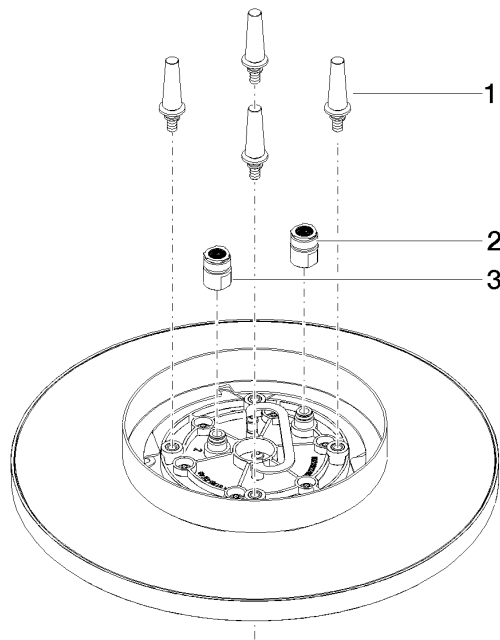

28 031 970

Fits: TARA, LISSÉ, VAIA, META

- rain shower Ø 300 mm
- PURE RAIN, max. flow rate 12 l/min (at 3 bar)
- PURIFY RAIN, max. flow rate 6 l/min (at 3 bar)
- Distance to ceiling from bottom edge of shower 40 mm
- with anti-scale system
- For simultaneous control of the jet types, we recommend the xTool thermostat module
- WRAS 240502006

Required miscellaneous

Concealed ceiling installation box 35 041 970 90
with ceiling fixing -

- min. recess depth 90 mm
- max. recess depth 115 mm
- 2x female thread 1/2" outlet
- concealed rough parts

28 031 970

Rain shower for surface-mounted ceiling installation 300 mm - Brushed Chrome

TARA

28 031 970

Certificates

LGA_38

WRAS_240502

28 031 970

Product version from 5/1/2022

Rain shower for surface-mounted ceiling installation 300 mm - Brushed Chrome

TARA

28 031 970

Spare parts list

Product version from 5/1/2022

No.	Item Number	Name	Quantity used	Delivery time
	90 17 20 263 00 90	fixing set	3	2