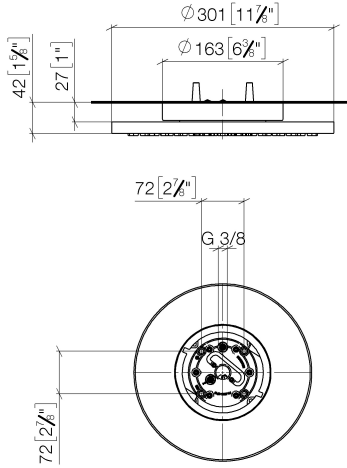

28 031 970

Fits: TARA, LISSÉ, VAIA, META

- rain shower Ø 300 mm
- PURE RAIN, max. flow rate 12 l/min (at 3 bar)
- PURIFY RAIN, max. flow rate 6 l/min (at 3 bar)
- Distance to ceiling from bottom edge of shower 40 mm
- with anti-scale system
- For simultaneous control of the jet types, we recommend the xTool thermostat module
- WRAS 240502006

Required miscellaneous

Concealed ceiling installation box 35 041 970 90
with ceiling fixing -

- min. recess depth 90 mm
- max. recess depth 115 mm
- 2x female thread 1/2" outlet
- concealed rough parts

28 031 970

mm [inches]

Flow rate chart

Codes & Standards

DIN 4109

ISO 3822

Scottish Water
Byelaws

UK Water Supply
Regulations

Ü-Zeichen