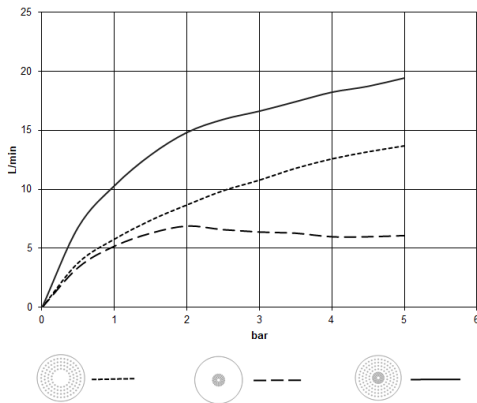

28 031 970

Fits: TARA, LISSÉ, VAIA, META

- rain shower Ø 300 mm
- PURE RAIN, max. flow rate 12 l/min (at 3 bar)
- PURIFY RAIN, max. flow rate 6 l/min (at 3 bar)
- Distance to ceiling from bottom edge of shower 40 mm
- with anti-scale system
- For simultaneous control of the jet types, we recommend the xTool thermostat module
- WRAS 240502006

Required miscellaneous

Concealed ceiling installation box 35 041 970 90
with ceiling fixing -

- min. recess depth 90 mm
- max. recess depth 115 mm
- 2x female thread 1/2" outlet
- concealed rough parts

28 031 970

mm [inches]

Flow rate chart

Codes & Standards

DIN 4109

ISO 3822

Scottish Water
Byelaws

UK Water Supply
Regulations

Ü-Zeichen