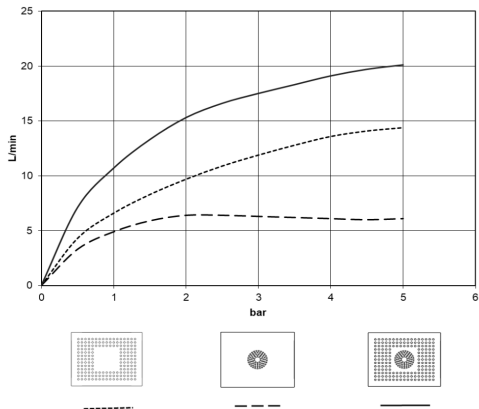

**Rain shower for surface-mounted ceiling installation with light 300 x 240 mm -
Brushed Platinum**

IMO

28 042 980

Fits: IMO, LULU, MEM, CL.1, CYO

- rain shower 300 x 240mm
- PURE RAIN, max. flow rate 12 l/min (at 3 bar)
- PURIFY RAIN, max. flow rate 6 l/min (at 3 bar)
- Distance to ceiling from bottom edge of shower 40 mm
- with anti-scale system
- central LED Spot 3000 K
- Provided by customer: Light switch
- For simultaneous control of the jet types, we recommend the xTool thermostat module
- Not suitable for use in a steam room.

Required miscellaneous

**Concealed ceiling installation box 35 042 970 90
for surface-mounted ceiling
installation with light -**

- min. recess depth 90 mm
- max. recess depth 115 mm
- 2x female thread 1/2" connections
- Input 100-240V AC 50-60Hz
- concealed rough parts
- Output 350 mA SELV / Class II
- Provided by customer: Light switch

**Rain shower for surface-mounted ceiling installation with light 300 x 240 mm -
Brushed Platinum**

IMO

28 042 980
mm [inches]

Flow rate chart

Certificates

LGA_38401.

WRAS_240502006.

28 042 980