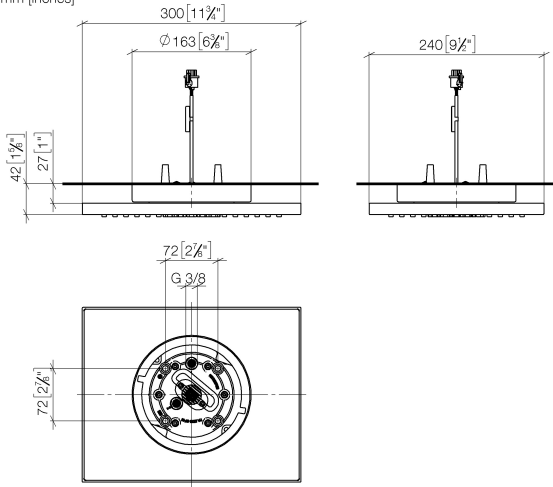

**Rain shower for surface-mounted ceiling installation with light 300 x 240 mm -
Brushed Platinum**

IMO

28 042 980

Fits: IMO, LULU, MEM, CL.1, CYO

- rain shower 300 x 240mm
- PURE RAIN, max. flow rate 12 l/min (at 3 bar)
- PURIFY RAIN, max. flow rate 6 l/min (at 3 bar)
- Distance to ceiling from bottom edge of shower 40 mm
- with anti-scale system
- central LED Spot 3000 K
- Provided by customer: Light switch
- For simultaneous control of the jet types, we recommend the xTool thermostat module
- Not suitable for use in a steam room.

Required miscellaneous

**Concealed ceiling installation box 35 042 970 90
for surface-mounted ceiling
installation with light -**

- min. recess depth 90 mm
- max. recess depth 115 mm
- 2x female thread 1/2" connections
- Input 100-240V AC 50-60Hz
- concealed rough parts
- Output 350 mA SELV / Class II
- Provided by customer: Light switch

**Rain shower for surface-mounted ceiling installation with light 300 x 240 mm -
Brushed Platinum**

IMO

28 042 980
mm [inches]

Flow rate chart

Certificates

LGA_38401.

WRAS_240502006.

28 042 980