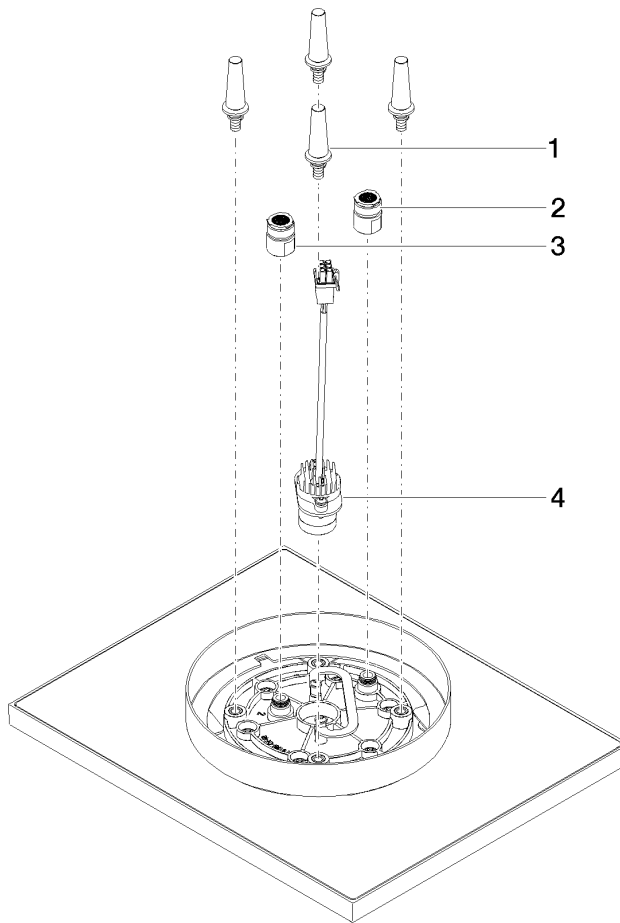

**Rain shower for surface-mounted ceiling installation with light 300 x 240 mm -
Brushed Platinum**

IMO

28 042 980

Fits: IMO, LULU, MEM, CL.1, CYO

- rain shower 300 x 240mm
- PURE RAIN, max. flow rate 12 l/min (at 3 bar)
- PURIFY RAIN, max. flow rate 6 l/min (at 3 bar)
- Distance to ceiling from bottom edge of shower 40 mm
- with anti-scale system
- central LED Spot 3000 K
- Provided by customer: Light switch
- For simultaneous control of the jet types, we recommend the xTool thermostat module
- Not suitable for use in a steam room.

Required miscellaneous

**Concealed ceiling installation box 35 042 970 90
for surface-mounted ceiling
installation with light -**

- min. recess depth 90 mm
- max. recess depth 115 mm
- 2x female thread 1/2" connections
- Input 100-240V AC 50-60Hz
- concealed rough parts
- Output 350 mA SELV / Class II
- Provided by customer: Light switch

**Rain shower for surface-mounted ceiling installation with light 300 x 240 mm -
Brushed Platinum**

IMO

28 042 980
mm [inches]

Flow rate chart

Certificates

LGA_38401.

WRAS_240502006.

28 042 980

Spare parts list

No.	Item Number	Name	Quantity used	Delivery time
1	90 17 20 263 00 90	fixing set	1	2
2	90 24 03 309 01 90	connection	1	2
3	90 24 03 309 00 90	connection	1	2
4	90 10 01 225 00 90	electronic accessories	1	2