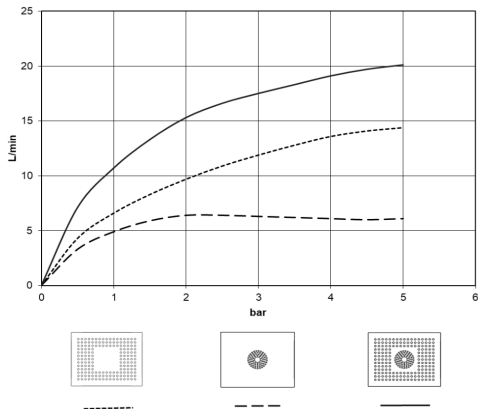

**Rain shower for surface-mounted ceiling installation with light 300 x 240 mm -
Brushed Durabronz (23kt Gold)**

IMO

28 042 980

Fits: IMO, LULU, MEM, CL.1, CYO

- rain shower 300 x 240mm
- PURE RAIN, max. flow rate 12 l/min (at 3 bar)
- PURIFY RAIN, max. flow rate 6 l/min (at 3 bar)
- Distance to ceiling from bottom edge of shower 40 mm
- with anti-scale system
- central LED Spot 3000 K
- Provided by customer: Light switch
- For simultaneous control of the jet types, we recommend the xTool thermostat module
- Not suitable for use in a steam room.

Required miscellaneous

Concealed ceiling installation box for surface-mounted ceiling installation with light - 35 042 970 90

- min. recess depth 90 mm
- max. recess depth 115 mm
- 2x female thread 1/2" connections
- Input 100-240V AC 50-60Hz
- concealed rough parts
- Output 350 mA SELV / Class II
- Provided by customer: Light switch

**Rain shower for surface-mounted ceiling installation with light 300 x 240 mm -
Brushed Durabronz (23kt Gold)**

IMO

28 042 980
mm [inches]

Flow rate chart

Certificates

LGA_38401.

WRAS_240502006.

28 042 980