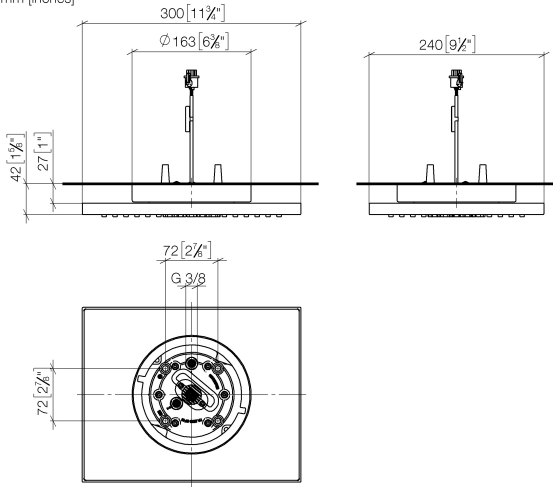

**Rain shower for surface-mounted ceiling installation with light 300 x 240 mm -
Brushed Durabronz (23kt Gold)**

IMO

28 042 980

Fits: IMO, LULU, MEM, CL.1, CYO

- rain shower 300 x 240mm
- PURE RAIN, max. flow rate 12 l/min (at 3 bar)
- PURIFY RAIN, max. flow rate 6 l/min (at 3 bar)
- Distance to ceiling from bottom edge of shower 40 mm
- with anti-scale system
- central LED Spot 3000 K
- Provided by customer: Light switch
- For simultaneous control of the jet types, we recommend the xTool thermostat module
- Not suitable for use in a steam room.

Required miscellaneous

Concealed ceiling installation box for surface-mounted ceiling installation with light - 35 042 970 90

- min. recess depth 90 mm
- max. recess depth 115 mm
- 2x female thread 1/2" connections
- Input 100-240V AC 50-60Hz
- concealed rough parts
- Output 350 mA SELV / Class II
- Provided by customer: Light switch

**Rain shower for surface-mounted ceiling installation with light 300 x 240 mm -
Brushed Durabronz (23kt Gold)**

IMO

28 042 980
mm [inches]

Flow rate chart

Certificates

LGA_38401.

WRAS_240502006.

28 042 980