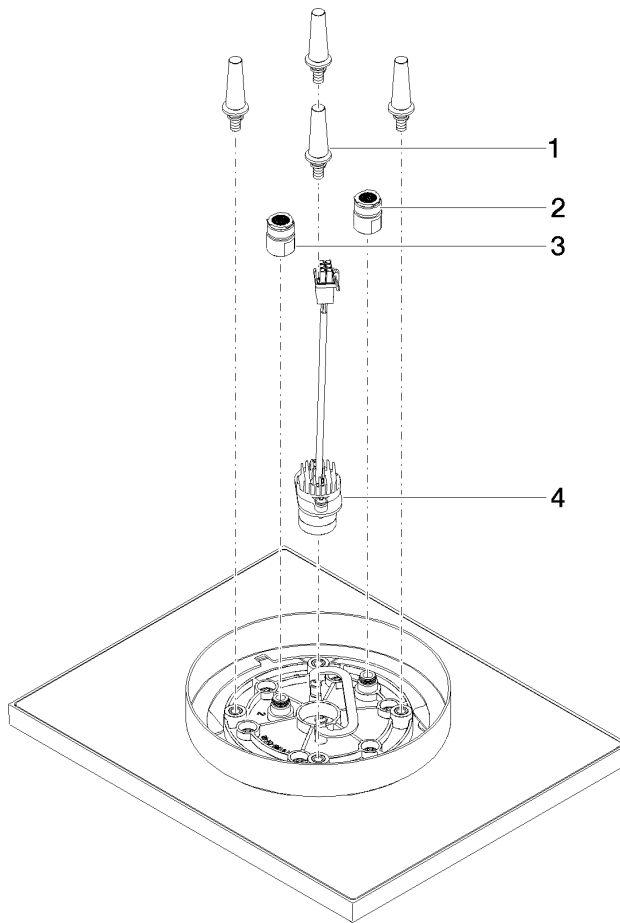

**Rain shower for surface-mounted ceiling installation with light 300 x 240 mm -
Brushed Durabronz (23kt Gold)**

IMO

28 042 980

Fits: IMO, LULU, MEM, CL.1, CYO

- rain shower 300 x 240mm
- PURE RAIN, max. flow rate 12 l/min (at 3 bar)
- PURIFY RAIN, max. flow rate 6 l/min (at 3 bar)
- Distance to ceiling from bottom edge of shower 40 mm
- with anti-scale system
- central LED Spot 3000 K
- Provided by customer: Light switch
- For simultaneous control of the jet types, we recommend the xTool thermostat module
- Not suitable for use in a steam room.

Required miscellaneous

Concealed ceiling installation box for surface-mounted ceiling installation with light - 35 042 970 90

- min. recess depth 90 mm
- max. recess depth 115 mm
- 2x female thread 1/2" connections
- Input 100-240V AC 50-60Hz
- concealed rough parts
- Output 350 mA SELV / Class II
- Provided by customer: Light switch

**Rain shower for surface-mounted ceiling installation with light 300 x 240 mm -
Brushed Durabronz (23kt Gold)**

IMO

28 042 980
mm [inches]

Flow rate chart

Certificates

LGA_38401.

WRAS_240502006.

28 042 980

Spare parts list

No.	Item Number	Name	Quantity used	Delivery time
1	90 17 20 263 00 90	fixing set	1	2
2	90 24 03 309 01 90	connection	1	2
3	90 24 03 309 00 90	connection	1	2
4	90 10 01 225 00 90	electronic accessories	1	2