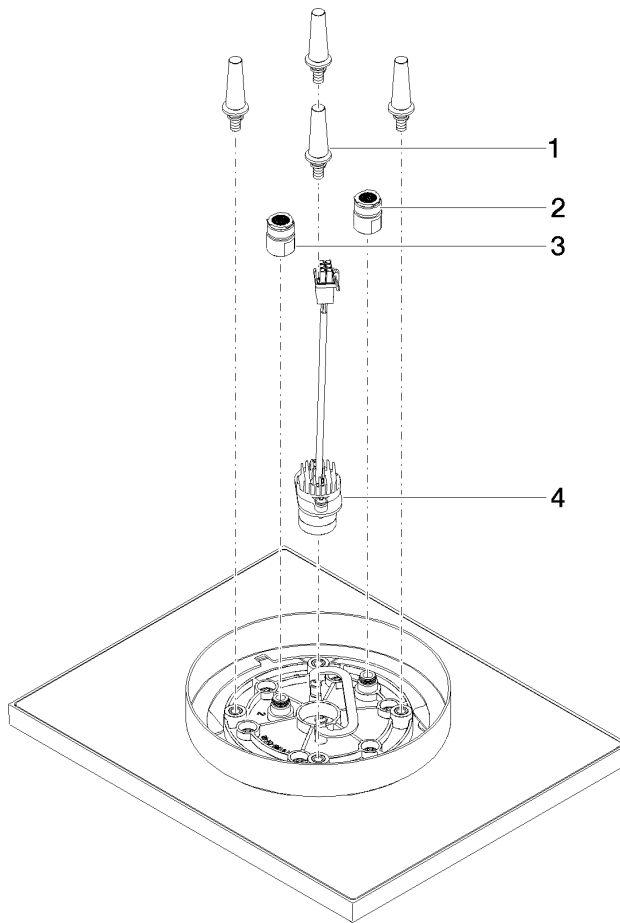

Rain shower for surface-mounted ceiling installation with light 300 x 240 mm -  
Champagne (22kt Gold)

IMO

28 042 980

Fits: IMO, LULU, MEM, CL.1, CYO

- rain shower 300 x 240mm
- PURE RAIN, max. flow rate 12 l/min (at 3 bar)
- PURIFY RAIN, max. flow rate 6 l/min (at 3 bar)
- Distance to ceiling from bottom edge of shower 40 mm
- with anti-scale system
- central LED Spot 3000 K
- Provided by customer: Light switch
- For simultaneous control of the jet types, we recommend the xTool thermostat module
- Not suitable for use in a steam room.

Required miscellaneous

**Concealed ceiling installation box for surface-mounted ceiling installation with light -** 35 042 970 90

- concealed rough parts
- min. recess depth 90 mm
- max. recess depth 115 mm
- 2x female thread 1/2" connections
- Input 100-240V AC 50-60Hz
- Output 350 mA SELV / Class II
- Provided by customer: Light switch

Rain shower for surface-mounted ceiling installation with light 300 x 240 mm -  
Champagne (22kt Gold)

IMO

28 042 980  
mm [inches]

Flow rate chart

Certificates

LGA\_38401.

28 042 980

### Spare parts list

No.	Item Number	Name	Quantity used	Delivery time
1	90 17 20 263 00 90	fixing set	1	2
2	90 24 03 309 01 90	connection	1	2
3	90 24 03 309 00 90	connection	1	2
4	90 10 01 225 00 90	electronic accessories	1	2