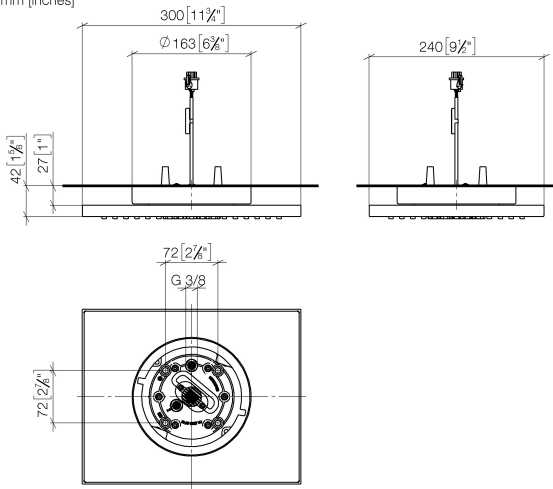

Rain shower for surface-mounted ceiling installation with light 300 x 240 mm -  
Champagne (22kt Gold)

IMO

28 042 980

Fits: IMO, LULU, MEM, CL.1, CYO

- rain shower 300 x 240mm
- PURE RAIN, max. flow rate 12 l/min (at 3 bar)
- PURIFY RAIN, max. flow rate 6 l/min (at 3 bar)
- Distance to ceiling from bottom edge of shower 40 mm
- with anti-scale system
- central LED Spot 3000 K
- Provided by customer: Light switch
- For simultaneous control of the jet types, we recommend the xTool thermostat module
- Not suitable for use in a steam room.

Required miscellaneous

**Concealed ceiling installation box for surface-mounted ceiling installation with light -** 35 042 970 90

- concealed rough parts
- min. recess depth 90 mm
- max. recess depth 115 mm
- 2x female thread 1/2" connections
- Input 100-240V AC 50-60Hz
- Output 350 mA SELV / Class II
- Provided by customer: Light switch

Rain shower for surface-mounted ceiling installation with light 300 x 240 mm -  
Champagne (22kt Gold)

IMO

28 042 980  
mm [inches]

Flow rate chart

Certificates

LGA\_38401.

28 042 980