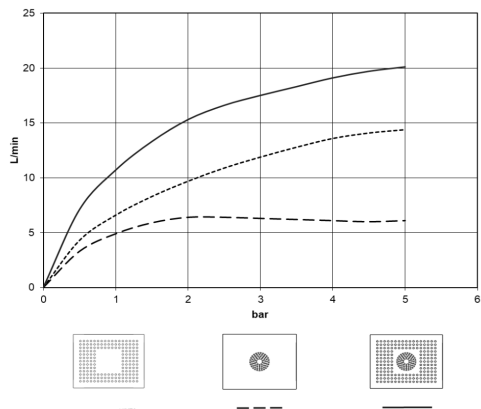

Rain shower for surface-mounted ceiling installation with light 300 x 240 mm -  
Champagne (22kt Gold)

IMO

28 042 980

Fits: IMO, LULU, MEM, CL.1, CYO

- rain shower 300 x 240mm
- PURE RAIN, max. flow rate 12 l/min (at 3 bar)
- PURIFY RAIN, max. flow rate 6 l/min (at 3 bar)
- Distance to ceiling from bottom edge of shower 40 mm
- with anti-scale system
- central LED Spot 3000 K
- Provided by customer: Light switch
- For simultaneous control of the jet types, we recommend the xTool thermostat module
- Not suitable for use in a steam room.

Required miscellaneous

**Concealed ceiling installation box for surface-mounted ceiling installation with light -** 35 042 970 90

- concealed rough parts
- min. recess depth 90 mm
- max. recess depth 115 mm
- 2x female thread 1/2" connections
- Input 100-240V AC 50-60Hz
- Output 350 mA SELV / Class II
- Provided by customer: Light switch

Rain shower for surface-mounted ceiling installation with light 300 x 240 mm -  
Champagne (22kt Gold)

IMO

28 042 980  
mm [inches]

Flow rate chart

Certificates

LGA\_38401.

28 042 980