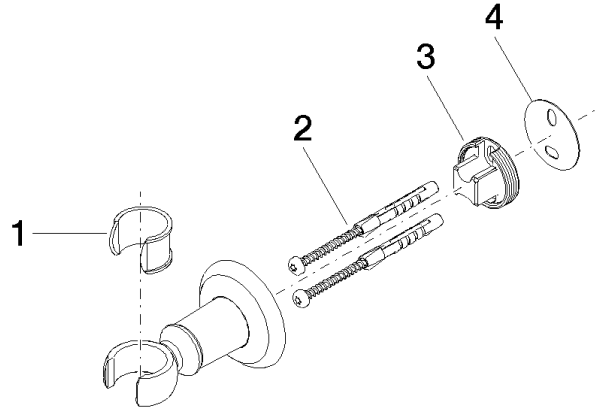

28 050 361

• rosette Ø 55 mm

	Platinum	28 050 361-08
	Chrome	28 050 361-00
	Brushed Platinum	28 050 361-06
	Durabass (23kt Gold)	28 050 361-09
	Brushed Durabass (23kt Gold)	28 050 361-28
	Brushed Dark Platinum	28 050 361-99

28 050 361

mm [inches]

28 050 361

Product version from 7/3/2016

Parts for other
finishes can be found
here: [Chrome](#)

MADISON Wall bracket - Platinum

MADISON

28 050 361

Spare parts list

Product version from 7/3/2016

No.	Item Number	Name	Quantity used	Delivery time
	90 18 40 035 00 90	sleeve	4	2