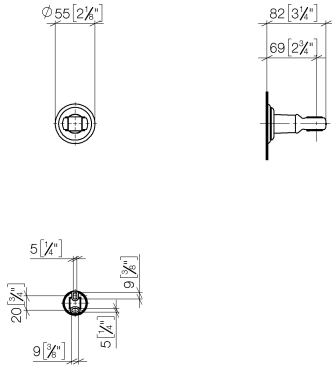

28 050 361

• rosette Ø 55 mm

	Platinum	28 050 361-08
	Chrome	28 050 361-00
	Brushed Platinum	28 050 361-06
	Durabass (23kt Gold)	28 050 361-09
	Brushed Durabass (23kt Gold)	28 050 361-28
	Brushed Dark Platinum	28 050 361-99

28 050 361

mm [inches]

28 050 361

Product version from 7/3/2016

Parts for other
finishes can be found
here: [Chrome](#)

MADISON Wall bracket - Platinum

MADISON

28 050 361

Spare parts list

Product version from 7/3/2016

No.	Item Number	Name	Quantity used	Delivery time
	90 18 40 035 00 90	sleeve	4	2