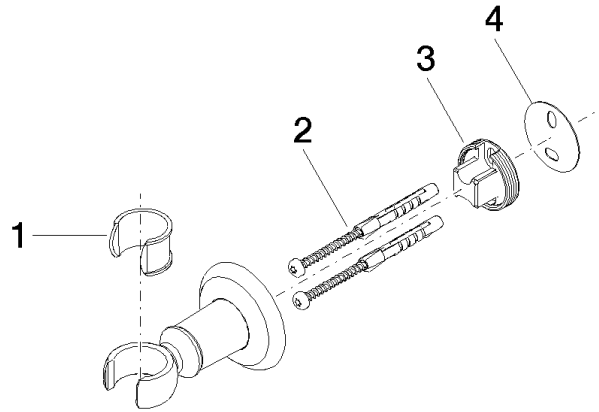

28 050 361

• rosette Ø 55 mm

	Brushed Dark Platinum	28 050 361-99
	Chrome	28 050 361-00
	Brushed Platinum	28 050 361-06
	Platinum	28 050 361-08
	Durabass (23kt Gold)	28 050 361-09
	Brushed Durabass (23kt Gold)	28 050 361-28

28 050 361

mm [inches]

28 050 361

**Product version from 7/3/2016**

Parts for other finishes can be found here: [Chrome](#)

# MADISON Wall bracket - Brushed Dark Platinum

MADISON

28 050 361

### Product version from 7/3/2016

No.	Item Number	Name	Quantity used	Delivery time
	90 18 40 035 00 90	sleeve	4	2