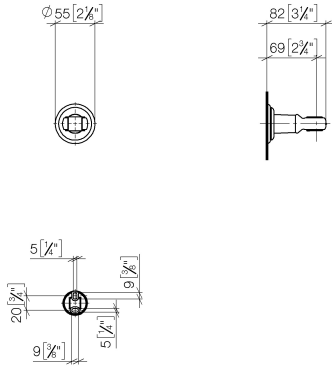

28 050 361

• rosette Ø 55 mm

	Brushed Dark Platinum	28 050 361-99
	Chrome	28 050 361-00
	Brushed Platinum	28 050 361-06
	Platinum	28 050 361-08
	Durabass (23kt Gold)	28 050 361-09
	Brushed Durabass (23kt Gold)	28 050 361-28

28 050 361

mm [inches]

28 050 361

**Product version from 7/3/2016**

Parts for other finishes can be found here: [Chrome](#)

# MADISON Wall bracket - Brushed Dark Platinum

MADISON

28 050 361

### Product version from 7/3/2016

No.	Item Number	Name	Quantity used	Delivery time
	90 18 40 035 00 90	sleeve	4	2