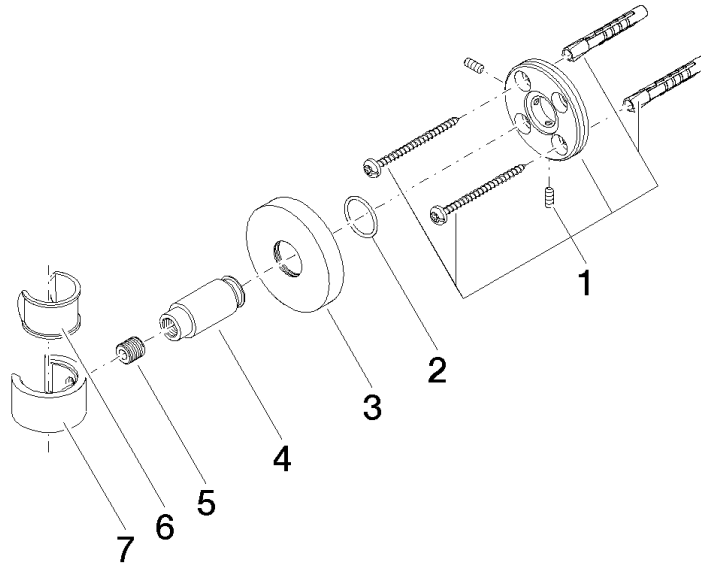

28 050 625

• rosette Ø 55 mm

Fits: TARA, META

	Brushed Platinum	28 050 625-06
	Chrome	28 050 625-00
	Dark Chrome	28 050 625-19
	Light Gold	28 050 625-26
	Brushed Light Gold	28 050 625-27
	Brushed Durabronze (23kt Gold)	28 050 625-28
	Matte Black	28 050 625-33
	Brushed Bronze	28 050 625-42
	Brushed Champagne (22kt Gold)	28 050 625-46
	Champagne (22kt Gold)	28 050 625-47
	Brushed Chrome	28 050 625-93
	Brushed Dark Platinum	28 050 625-99

28 050 625

mm [inches]

28 050 625

Product version from 10/1/2023

Parts for other
finishes can be found
here: [Chrome](#)

Wall bracket - Brushed Platinum

TARA

28 050 625

Spare parts list

Product version from 10/1/2023

No.	Item Number	Name	Quantity used	Delivery time
	05 17 62 500 00 90	fixing set	7	2