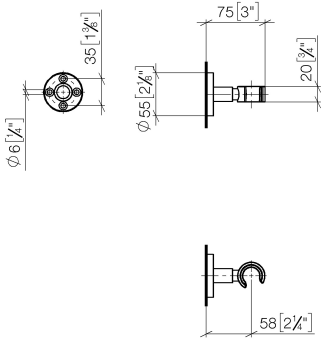

28 050 625

• rosette Ø 55 mm

Fits: TARA, META

	Brushed Platinum	28 050 625-06
	Chrome	28 050 625-00
	Dark Chrome	28 050 625-19
	Light Gold	28 050 625-26
	Brushed Light Gold	28 050 625-27
	Brushed Durabronze (23kt Gold)	28 050 625-28
	Matte Black	28 050 625-33
	Brushed Bronze	28 050 625-42
	Brushed Champagne (22kt Gold)	28 050 625-46
	Champagne (22kt Gold)	28 050 625-47
	Brushed Chrome	28 050 625-93
	Brushed Dark Platinum	28 050 625-99

28 050 625

mm [inches]

28 050 625

Product version from 10/1/2023

Parts for other
finishes can be found
here: [Chrome](#)

Wall bracket - Brushed Platinum

TARA

28 050 625

Spare parts list

Product version from 10/1/2023

No.	Item Number	Name	Quantity used	Delivery time
	05 17 62 500 00 90	fixing set	7	2