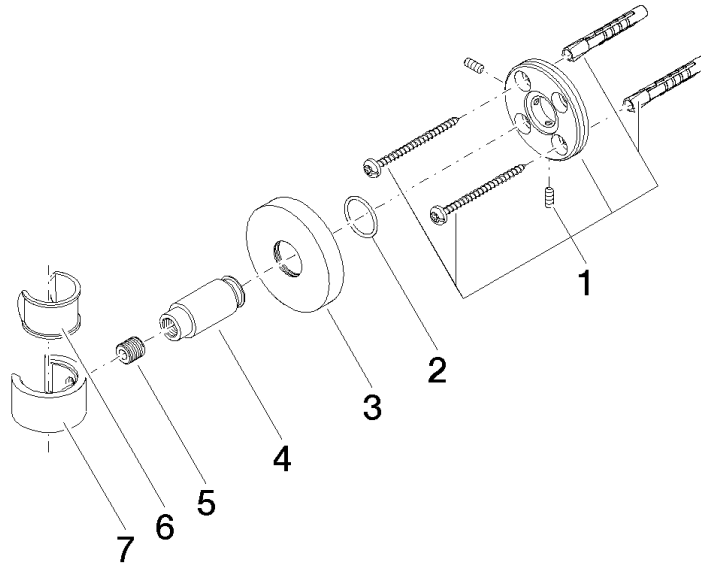

28 050 625

• rosette Ø 55 mm

Fits: TARA, META

	Brushed Light Gold	28 050 625-27
	Chrome	28 050 625-00
	Brushed Platinum	28 050 625-06
	Dark Chrome	28 050 625-19
	Light Gold	28 050 625-26
	Brushed Durabronze (23kt Gold)	28 050 625-28
	Matte Black	28 050 625-33
	Brushed Bronze	28 050 625-42
	Brushed Champagne (22kt Gold)	28 050 625-46
	Champagne (22kt Gold)	28 050 625-47
	Brushed Chrome	28 050 625-93
	Brushed Dark Platinum	28 050 625-99

28 050 625

mm [inches]

28 050 625

**Product version from 10/1/2023**

Parts for other  
finishes can be found  
here: [Chrome](#)

## Wall bracket - Brushed Light Gold

TARA

28 050 625

#### Product version from 10/1/2023

No.	Item Number	Name	Quantity used	Delivery time
	05 17 62 500 00 90	fixing set	7	2