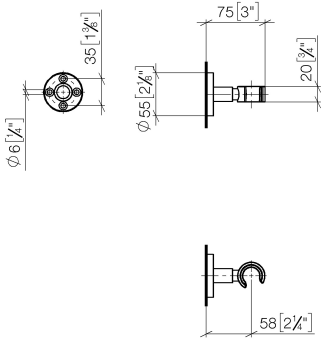

28 050 625

• rosette Ø 55 mm

Fits: TARA, META

	Brushed Light Gold	28 050 625-27
	Chrome	28 050 625-00
	Brushed Platinum	28 050 625-06
	Dark Chrome	28 050 625-19
	Light Gold	28 050 625-26
	Brushed Durabronze (23kt Gold)	28 050 625-28
	Matte Black	28 050 625-33
	Brushed Bronze	28 050 625-42
	Brushed Champagne (22kt Gold)	28 050 625-46
	Champagne (22kt Gold)	28 050 625-47
	Brushed Chrome	28 050 625-93
	Brushed Dark Platinum	28 050 625-99

28 050 625

mm [inches]

28 050 625

**Product version from 10/1/2023**

Parts for other  
finishes can be found  
here: [Chrome](#)

## Wall bracket - Brushed Light Gold

TARA

28 050 625

#### Product version from 10/1/2023

No.	Item Number	Name	Quantity used	Delivery time
	05 17 62 500 00 90	fixing set	7	2