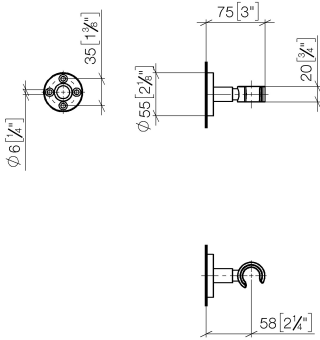

Wall bracket - Brushed Durabronze (23kt Gold)

TARA

28 050 625

• rosette Ø 55 mm

Fits: TARA, META

	Brushed Durabronze (23kt Gold)	28 050 625-28
	Chrome	28 050 625-00
	Brushed Platinum	28 050 625-06
	Dark Chrome	28 050 625-19
	Light Gold	28 050 625-26
	Brushed Light Gold	28 050 625-27
	Matte Black	28 050 625-33
	Brushed Bronze	28 050 625-42
	Brushed Champagne (22kt Gold)	28 050 625-46
	Champagne (22kt Gold)	28 050 625-47
	Brushed Chrome	28 050 625-93
	Brushed Dark Platinum	28 050 625-99

28 050 625

mm [inches]

28 050 625

Product version from 10/1/2023

Parts for other
finishes can be found
here: [Chrome](#)

Wall bracket - Brushed Durabronz (23kt Gold)

TARA

28 050 625

Spare parts list

Product version from 10/1/2023

No.	Item Number	Name	Quantity used	Delivery time
	05 17 62 500 00 90	fixing set	7	2