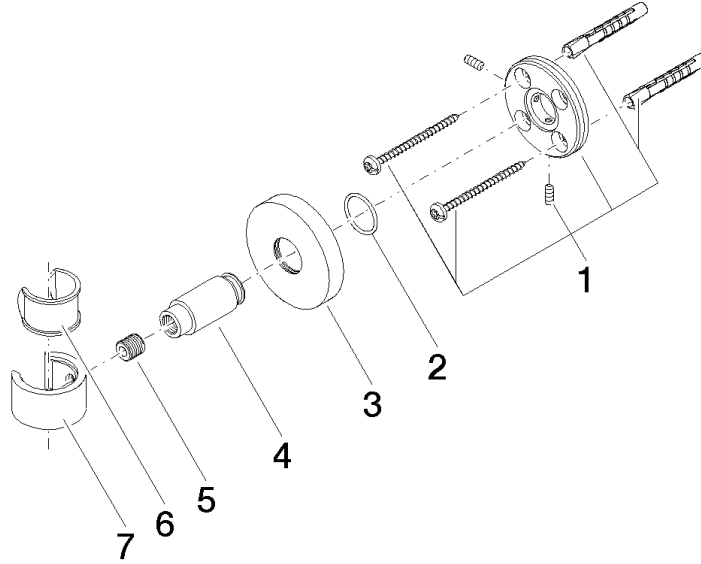

Wall bracket - Brushed Durabronze (23kt Gold)

TARA

28 050 625

• rosette Ø 55 mm

Fits: TARA, META

	Brushed Durabronze (23kt Gold)	28 050 625-28
	Chrome	28 050 625-00
	Brushed Platinum	28 050 625-06
	Dark Chrome	28 050 625-19
	Light Gold	28 050 625-26
	Brushed Light Gold	28 050 625-27
	Matte Black	28 050 625-33
	Brushed Bronze	28 050 625-42
	Brushed Champagne (22kt Gold)	28 050 625-46
	Champagne (22kt Gold)	28 050 625-47
	Brushed Chrome	28 050 625-93
	Brushed Dark Platinum	28 050 625-99

28 050 625

mm [inches]

28 050 625

Product version from 10/1/2023

Parts for other
finishes can be found
here: [Chrome](#)

Wall bracket - Brushed Durabronz (23kt Gold)

TARA

28 050 625

Spare parts list

Product version from 10/1/2023

No.	Item Number	Name	Quantity used	Delivery time
	05 17 62 500 00 90	fixing set	7	2