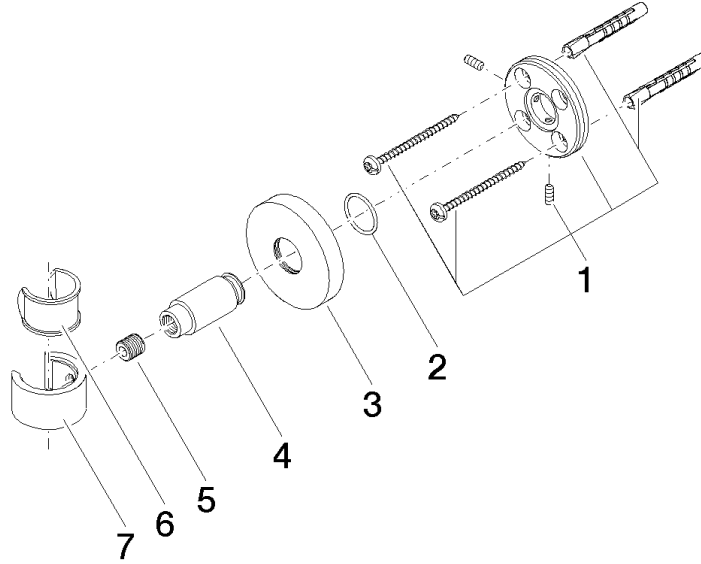

28 050 625

● rosette Ø 55 mm

Fits: TARA, META

	Matte Black	28 050 625-33
	Chrome	28 050 625-00
	Brushed Platinum	28 050 625-06
	Dark Chrome	28 050 625-19
	Light Gold	28 050 625-26
	Brushed Light Gold	28 050 625-27
	Brushed Durabronze (23kt Gold)	28 050 625-28
	Brushed Bronze	28 050 625-42
	Brushed Champagne (22kt Gold)	28 050 625-46
	Champagne (22kt Gold)	28 050 625-47
	Brushed Chrome	28 050 625-93
	Brushed Dark Platinum	28 050 625-99

28 050 625

mm [inches]

28 050 625

Product version from 10/1/2023

Parts for other
finishes can be found
here: [Chrome](#)

Wall bracket - Matte Black

TARA

28 050 625

Spare parts list

Product version from 10/1/2023

No.	Item Number	Name	Quantity used	Delivery time
	05 17 62 500 00 90	fixing set	7	2