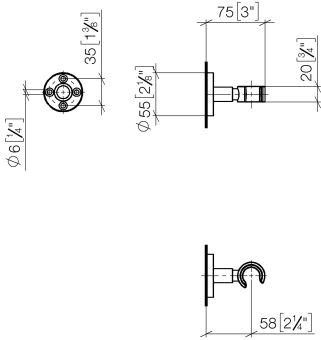

28 050 625

● rosette Ø 55 mm

Fits: TARA, META

	Matte Black	28 050 625-33
	Chrome	28 050 625-00
	Brushed Platinum	28 050 625-06
	Dark Chrome	28 050 625-19
	Light Gold	28 050 625-26
	Brushed Light Gold	28 050 625-27
	Brushed Durabronze (23kt Gold)	28 050 625-28
	Brushed Bronze	28 050 625-42
	Brushed Champagne (22kt Gold)	28 050 625-46
	Champagne (22kt Gold)	28 050 625-47
	Brushed Chrome	28 050 625-93
	Brushed Dark Platinum	28 050 625-99

28 050 625

mm [inches]

28 050 625

Product version from 10/1/2023

Parts for other
finishes can be found
here: [Chrome](#)

Wall bracket - Matte Black

TARA

28 050 625

Spare parts list

Product version from 10/1/2023

No.	Item Number	Name	Quantity used	Delivery time
	05 17 62 500 00 90	fixing set	7	2