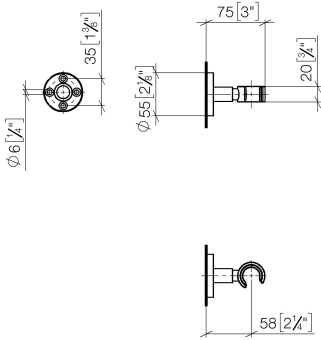

28 050 625

• rosette Ø 55 mm

Fits: TARA, META

	Brushed Bronze	28 050 625-42
	Chrome	28 050 625-00
	Brushed Platinum	28 050 625-06
	Dark Chrome	28 050 625-19
	Light Gold	28 050 625-26
	Brushed Light Gold	28 050 625-27
	Brushed Durabronze (23kt Gold)	28 050 625-28
	Matte Black	28 050 625-33
	Brushed Champagne (22kt Gold)	28 050 625-46
	Champagne (22kt Gold)	28 050 625-47
	Brushed Chrome	28 050 625-93
	Brushed Dark Platinum	28 050 625-99

28 050 625

mm [inches]

28 050 625

Product version from 10/1/2023

Parts for other
finishes can be found
here: [Chrome](#)

Wall bracket - Brushed Bronze

TARA

28 050 625

Spare parts list

Product version from 10/1/2023

No.	Item Number	Name	Quantity used	Delivery time
	05 17 62 500 00 90	fixing set	7	2