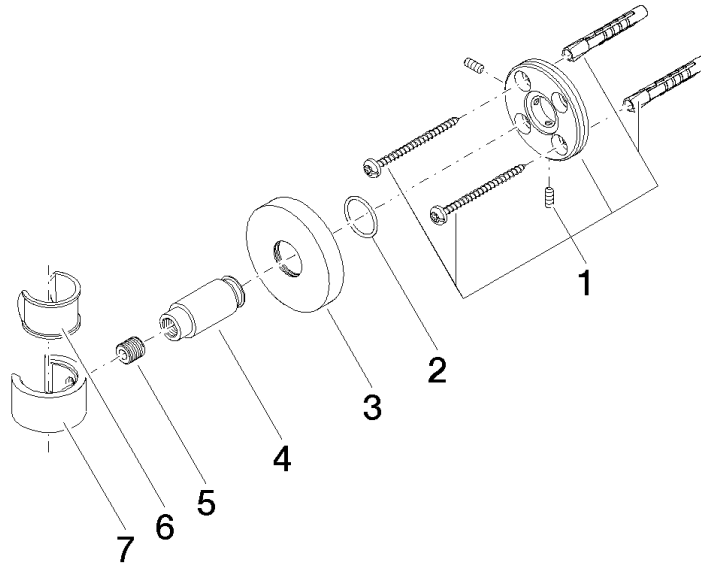

28 050 625

• rosette Ø 55 mm

Fits: TARA, META

	Brushed Bronze	28 050 625-42
	Chrome	28 050 625-00
	Brushed Platinum	28 050 625-06
	Dark Chrome	28 050 625-19
	Light Gold	28 050 625-26
	Brushed Light Gold	28 050 625-27
	Brushed Durabronze (23kt Gold)	28 050 625-28
	Matte Black	28 050 625-33
	Brushed Champagne (22kt Gold)	28 050 625-46
	Champagne (22kt Gold)	28 050 625-47
	Brushed Chrome	28 050 625-93
	Brushed Dark Platinum	28 050 625-99

28 050 625

mm [inches]

28 050 625

Product version from 10/1/2023

Parts for other
finishes can be found
here: [Chrome](#)

Wall bracket - Brushed Bronze

TARA

28 050 625

Spare parts list

Product version from 10/1/2023

No.	Item Number	Name	Quantity used	Delivery time
	05 17 62 500 00 90	fixing set	7	2