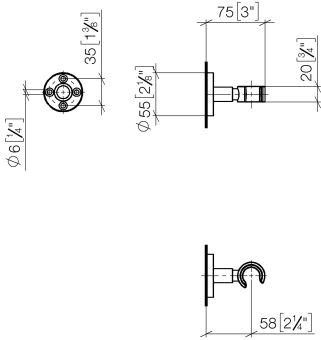

Wall bracket - Champagne (22kt Gold)

TARA

28 050 625

● rosette Ø 55 mm

Fits: TARA, META

	Champagne (22kt Gold)	28 050 625-47
	Chrome	28 050 625-00
	Brushed Platinum	28 050 625-06
	Dark Chrome	28 050 625-19
	Light Gold	28 050 625-26
	Brushed Light Gold	28 050 625-27
	Brushed Durabronze (23kt Gold)	28 050 625-28
	Matte Black	28 050 625-33
	Brushed Bronze	28 050 625-42
	Brushed Champagne (22kt Gold)	28 050 625-46
	Brushed Chrome	28 050 625-93
	Brushed Dark Platinum	28 050 625-99

28 050 625

mm [inches]

28 050 625

Product version from 10/1/2023

Parts for other
finishes can be found
here: [Chrome](#)

Wall bracket - Champagne (22kt Gold)

TARA

28 050 625

Spare parts list

Product version from 10/1/2023

No.	Item Number	Name	Quantity used	Delivery time
	05 17 62 500 00 90	fixing set	7	2