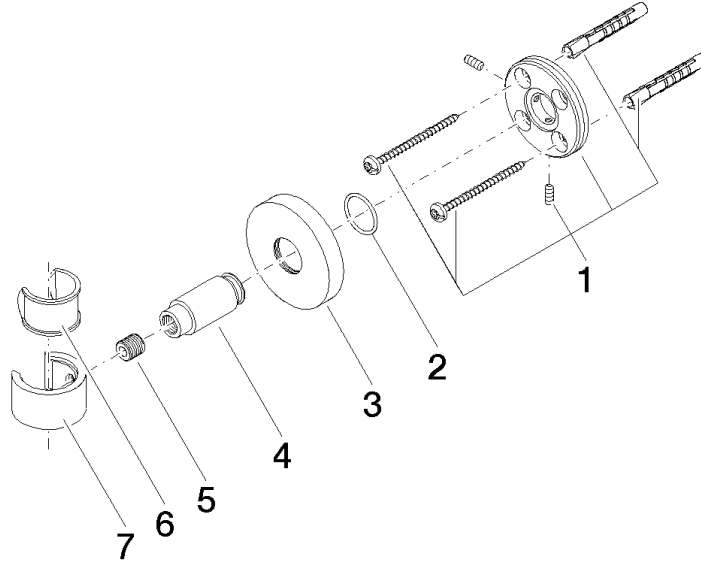

Wall bracket - Champagne (22kt Gold)

TARA

28 050 625

● rosette Ø 55 mm

Fits: TARA, META

	Champagne (22kt Gold)	28 050 625-47
	Chrome	28 050 625-00
	Brushed Platinum	28 050 625-06
	Dark Chrome	28 050 625-19
	Light Gold	28 050 625-26
	Brushed Light Gold	28 050 625-27
	Brushed Durabronze (23kt Gold)	28 050 625-28
	Matte Black	28 050 625-33
	Brushed Bronze	28 050 625-42
	Brushed Champagne (22kt Gold)	28 050 625-46
	Brushed Chrome	28 050 625-93
	Brushed Dark Platinum	28 050 625-99

28 050 625

mm [inches]

28 050 625

Product version from 10/1/2023

Parts for other
finishes can be found
here: [Chrome](#)

Wall bracket - Champagne (22kt Gold)

TARA

28 050 625

Spare parts list

Product version from 10/1/2023

No.	Item Number	Name	Quantity used	Delivery time
	05 17 62 500 00 90	fixing set	7	2